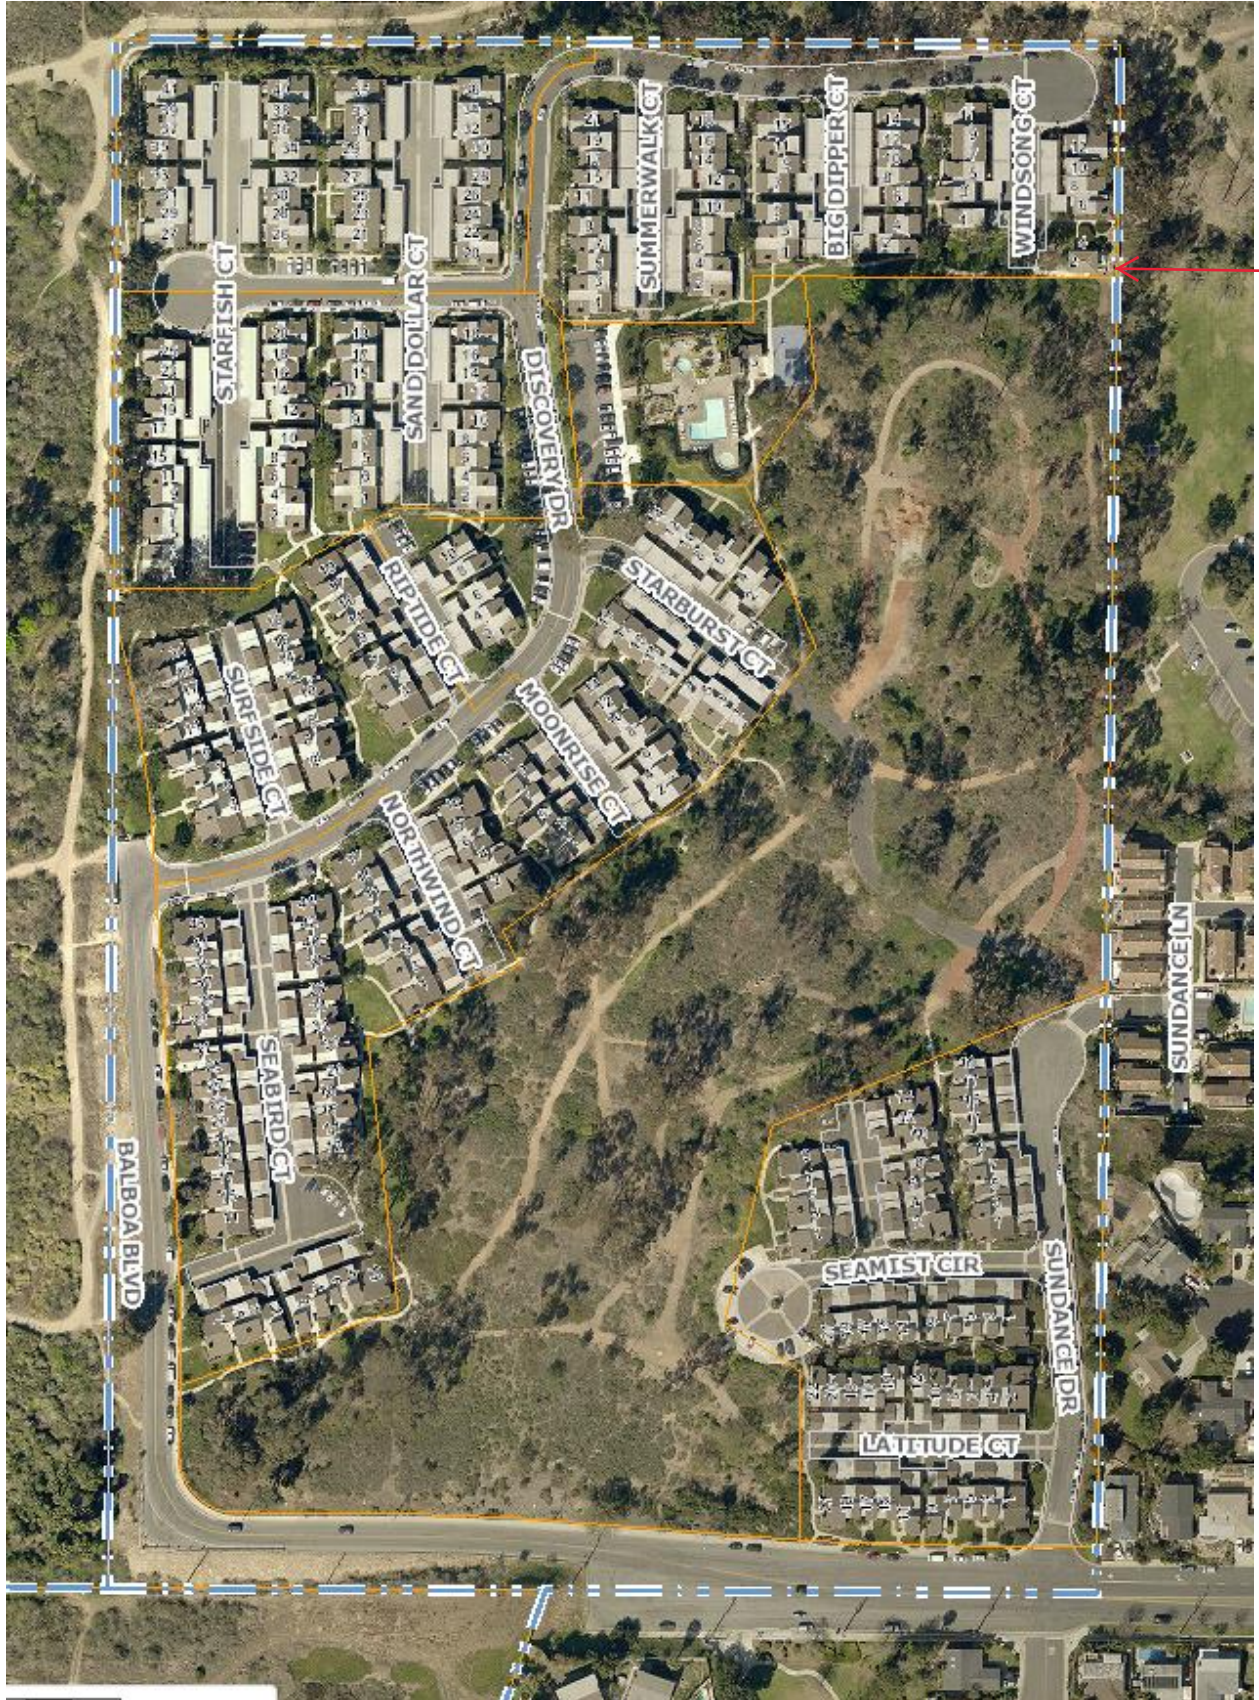

Attachment C

Newport  
Terrace  
Closed  
Landfill  
Gas  
Control  
System  
Station