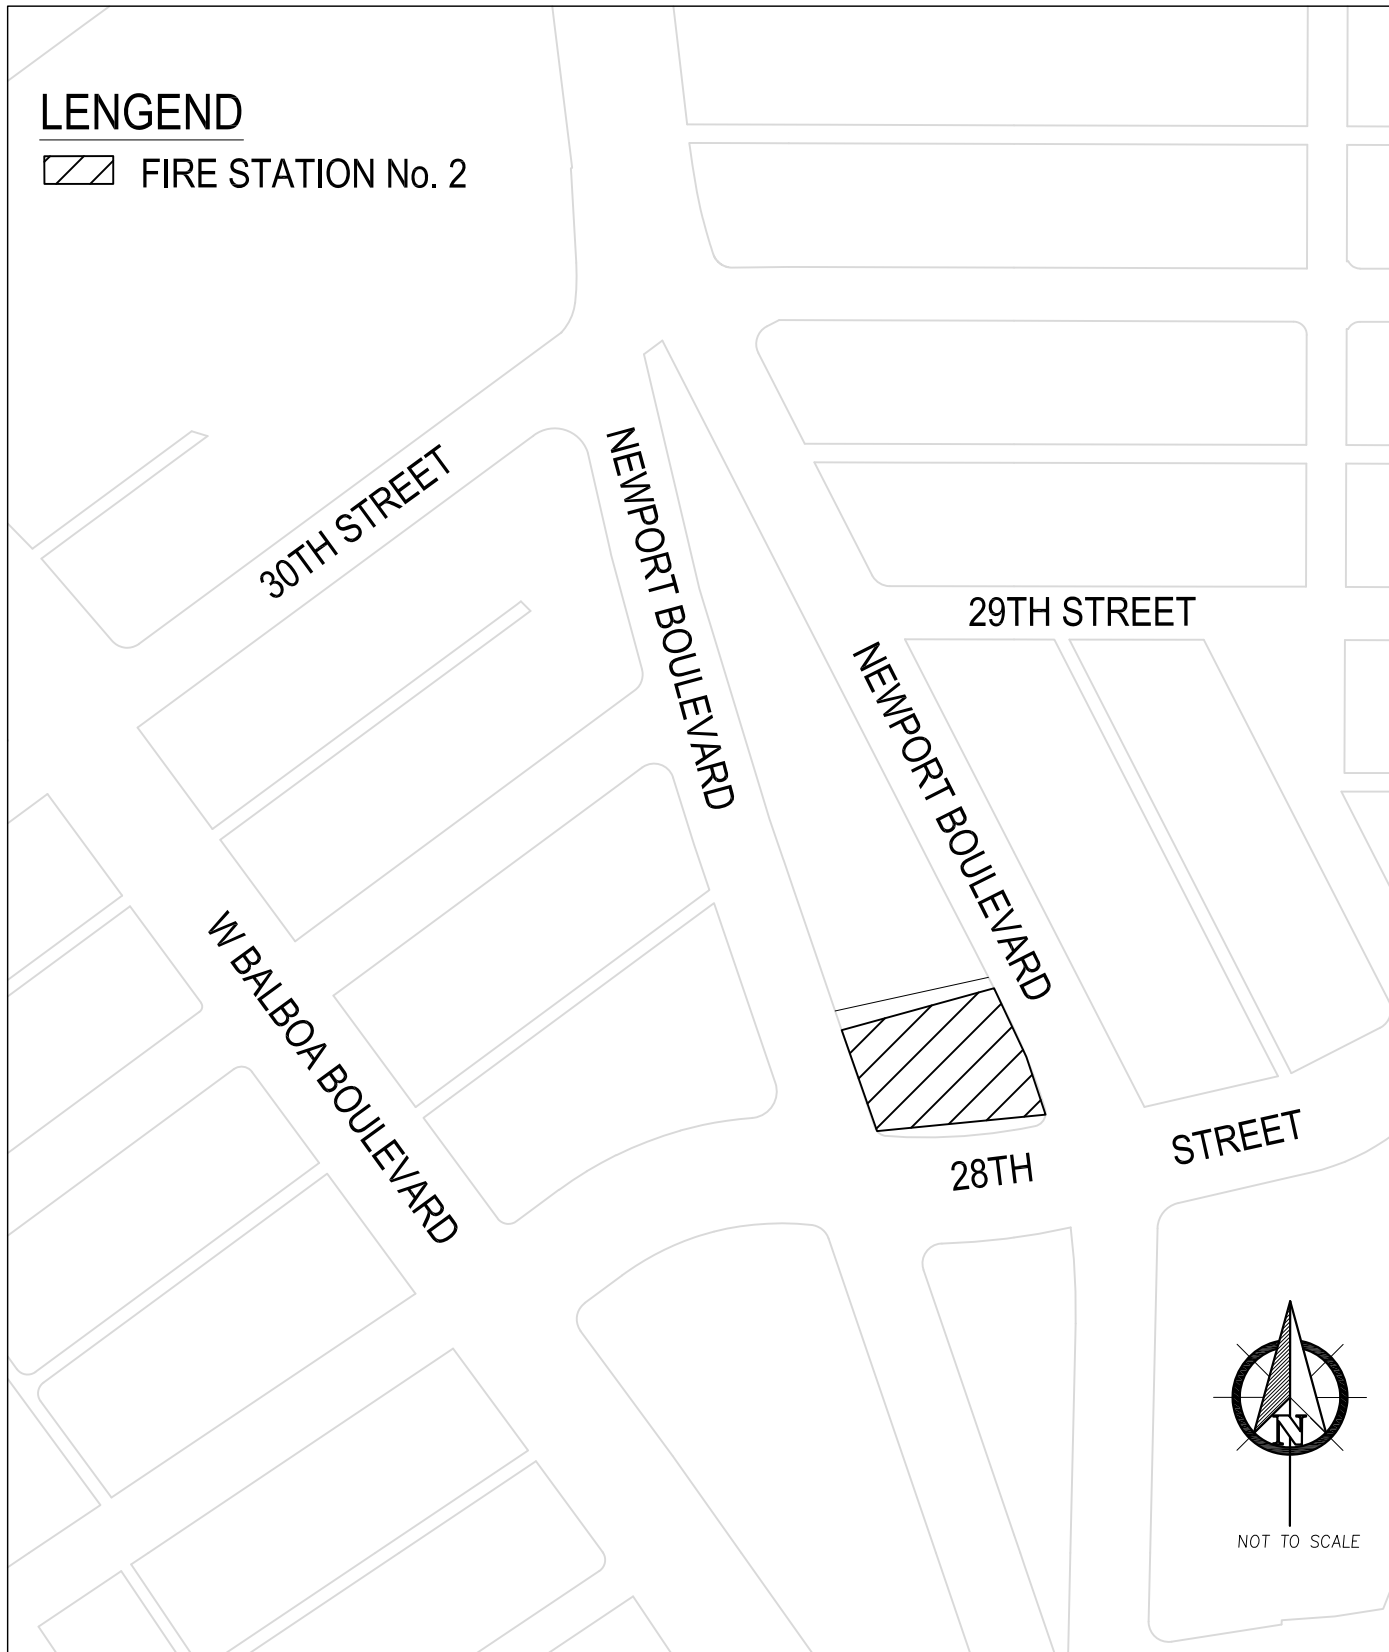

LENGEND

 FIRE STATION No. 2

FIRE STATION NO. 2
HVAC RETROFIT
LOCATION MAP

CITY OF NEWPORT BEACH
PUBLIC WORKS DEPARTMENT

C-9959-1

5/12/2026