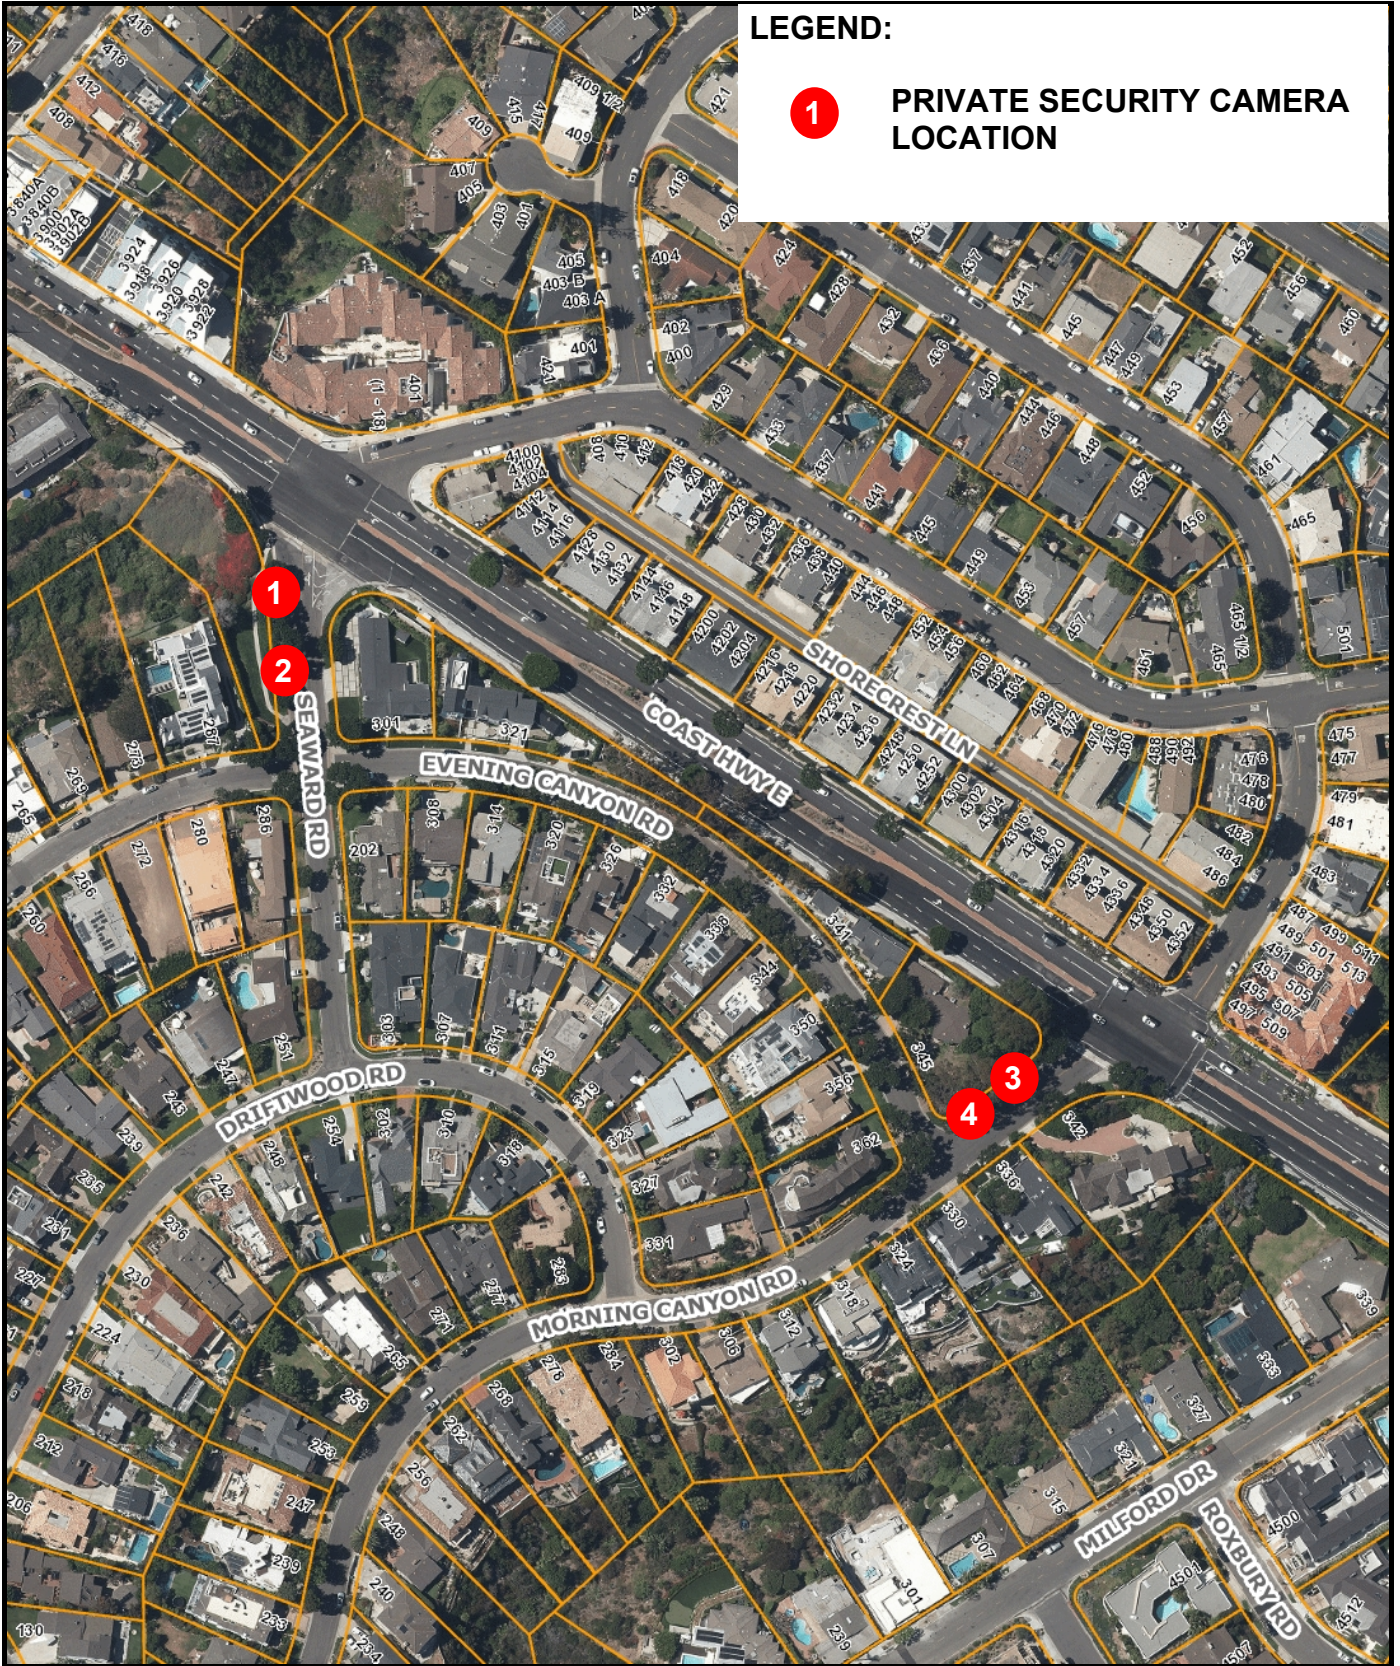

ATTACHMENT D

LEGEND:

PRIVATE SECURITY CAMERA LOCATION

SHORECLIFF PROPERTY OWNERS
ASSOCIATION
PRIVATE SECURITY CAMERA LOCATIONS

CITY OF NEWPORT BEACH
PUBLIC WORKS DEPARTMENT

CITY COUNCIL
JULY 23, 2024

LEGEND:

- 1** PRIVATE SECURITY CAMERA LOCATION

SPYGLASS HILLS COMMUNITY ASSOCIATION
PRIVATE SECURITY CAMERA LOCATIONS

CITY OF NEWPORT BEACH
PUBLIC WORKS DEPARTMENT

CITY COUNCIL
JULY 23, 2024