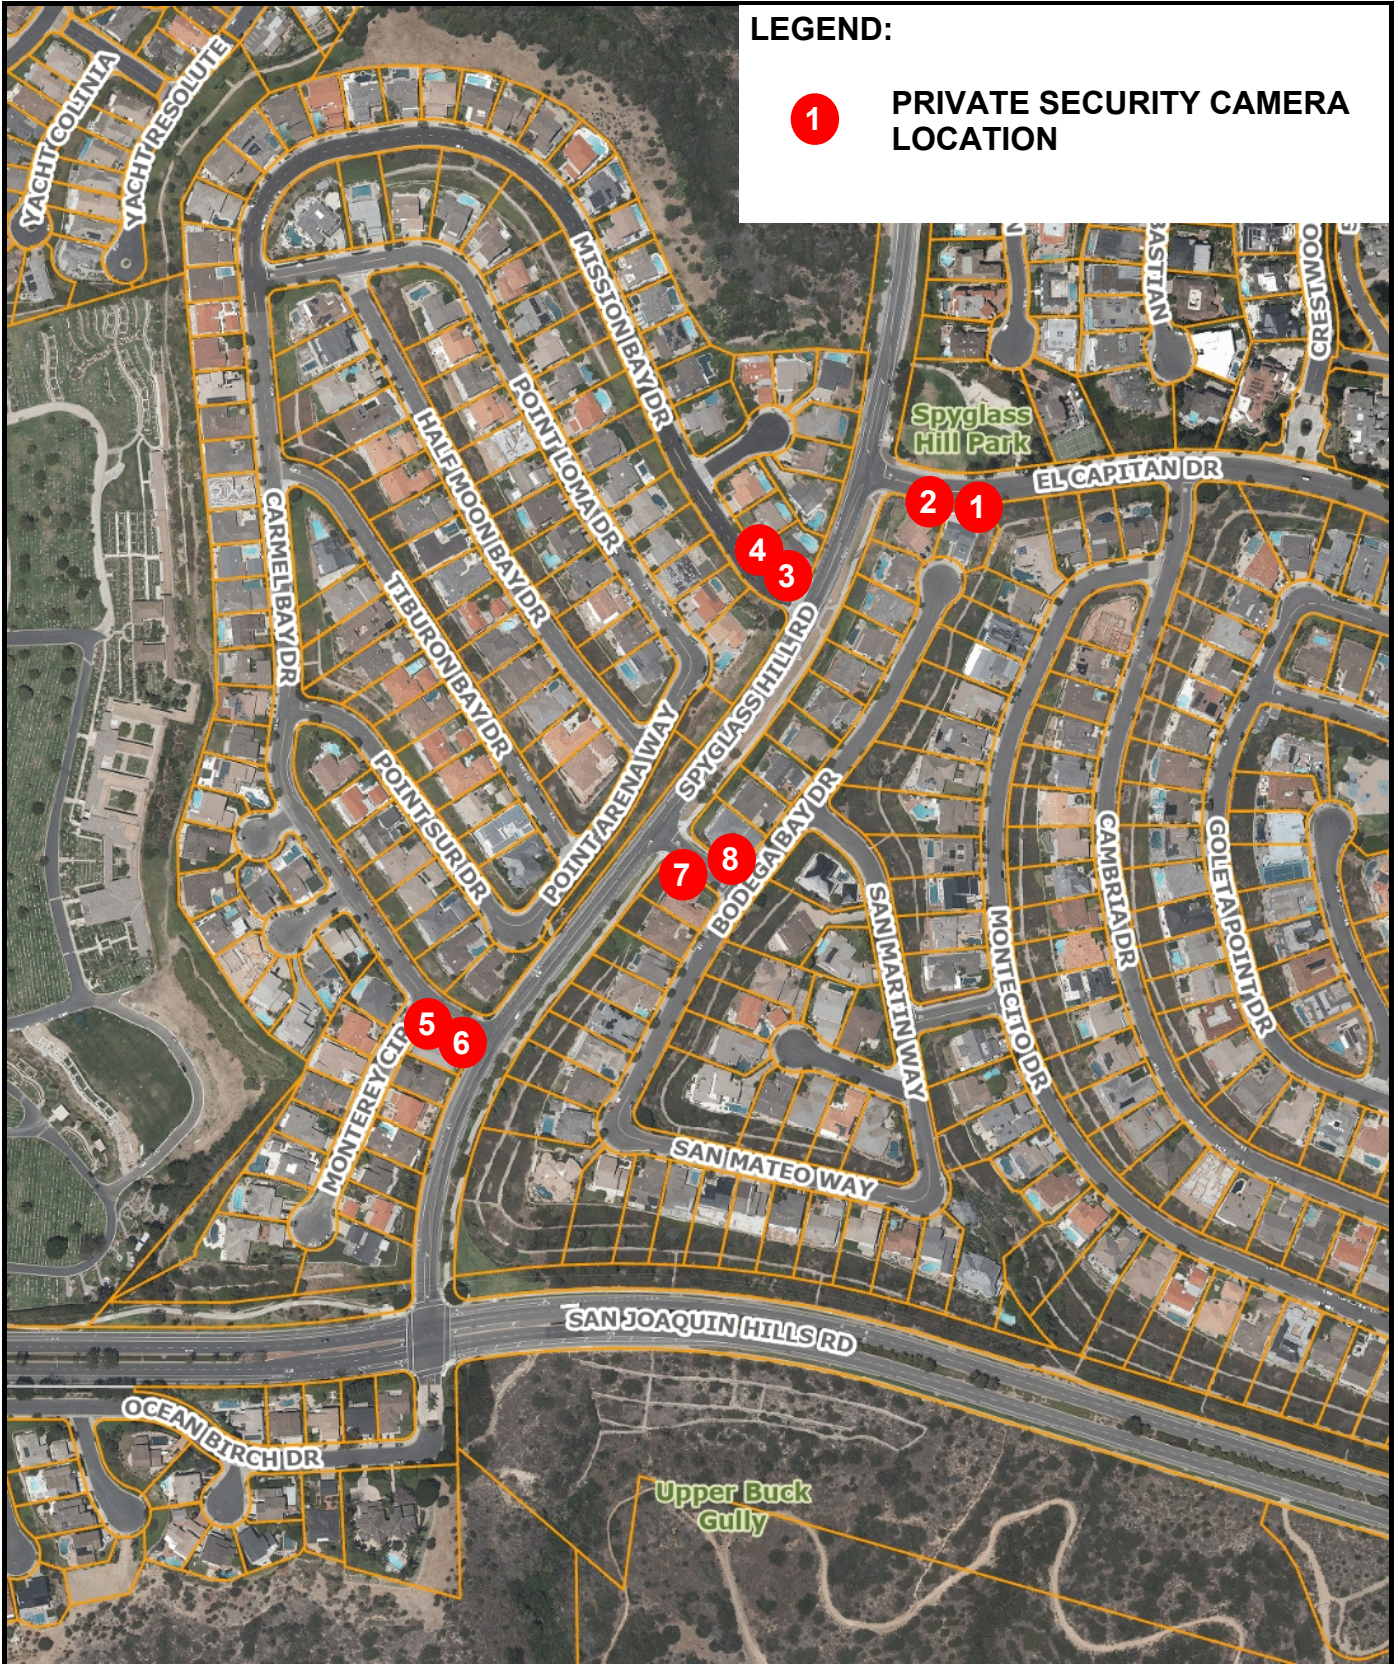

ATTACHMENT D

LEGEND:

PRIVATE SECURITY CAMERA LOCATION

SHORECLIFF PROPERTY OWNERS
ASSOCIATION
PRIVATE SECURITY CAMERA LOCATIONS

CITY OF NEWPORT BEACH
PUBLIC WORKS DEPARTMENT

CITY COUNCIL
JULY 23, 2024

LEGEND:

- 1** PRIVATE SECURITY CAMERA LOCATION

SPYGLASS HILLS COMMUNITY ASSOCIATION
PRIVATE SECURITY CAMERA LOCATIONS

CITY OF NEWPORT BEACH
PUBLIC WORKS DEPARTMENT

CITY COUNCIL
JULY 23, 2024