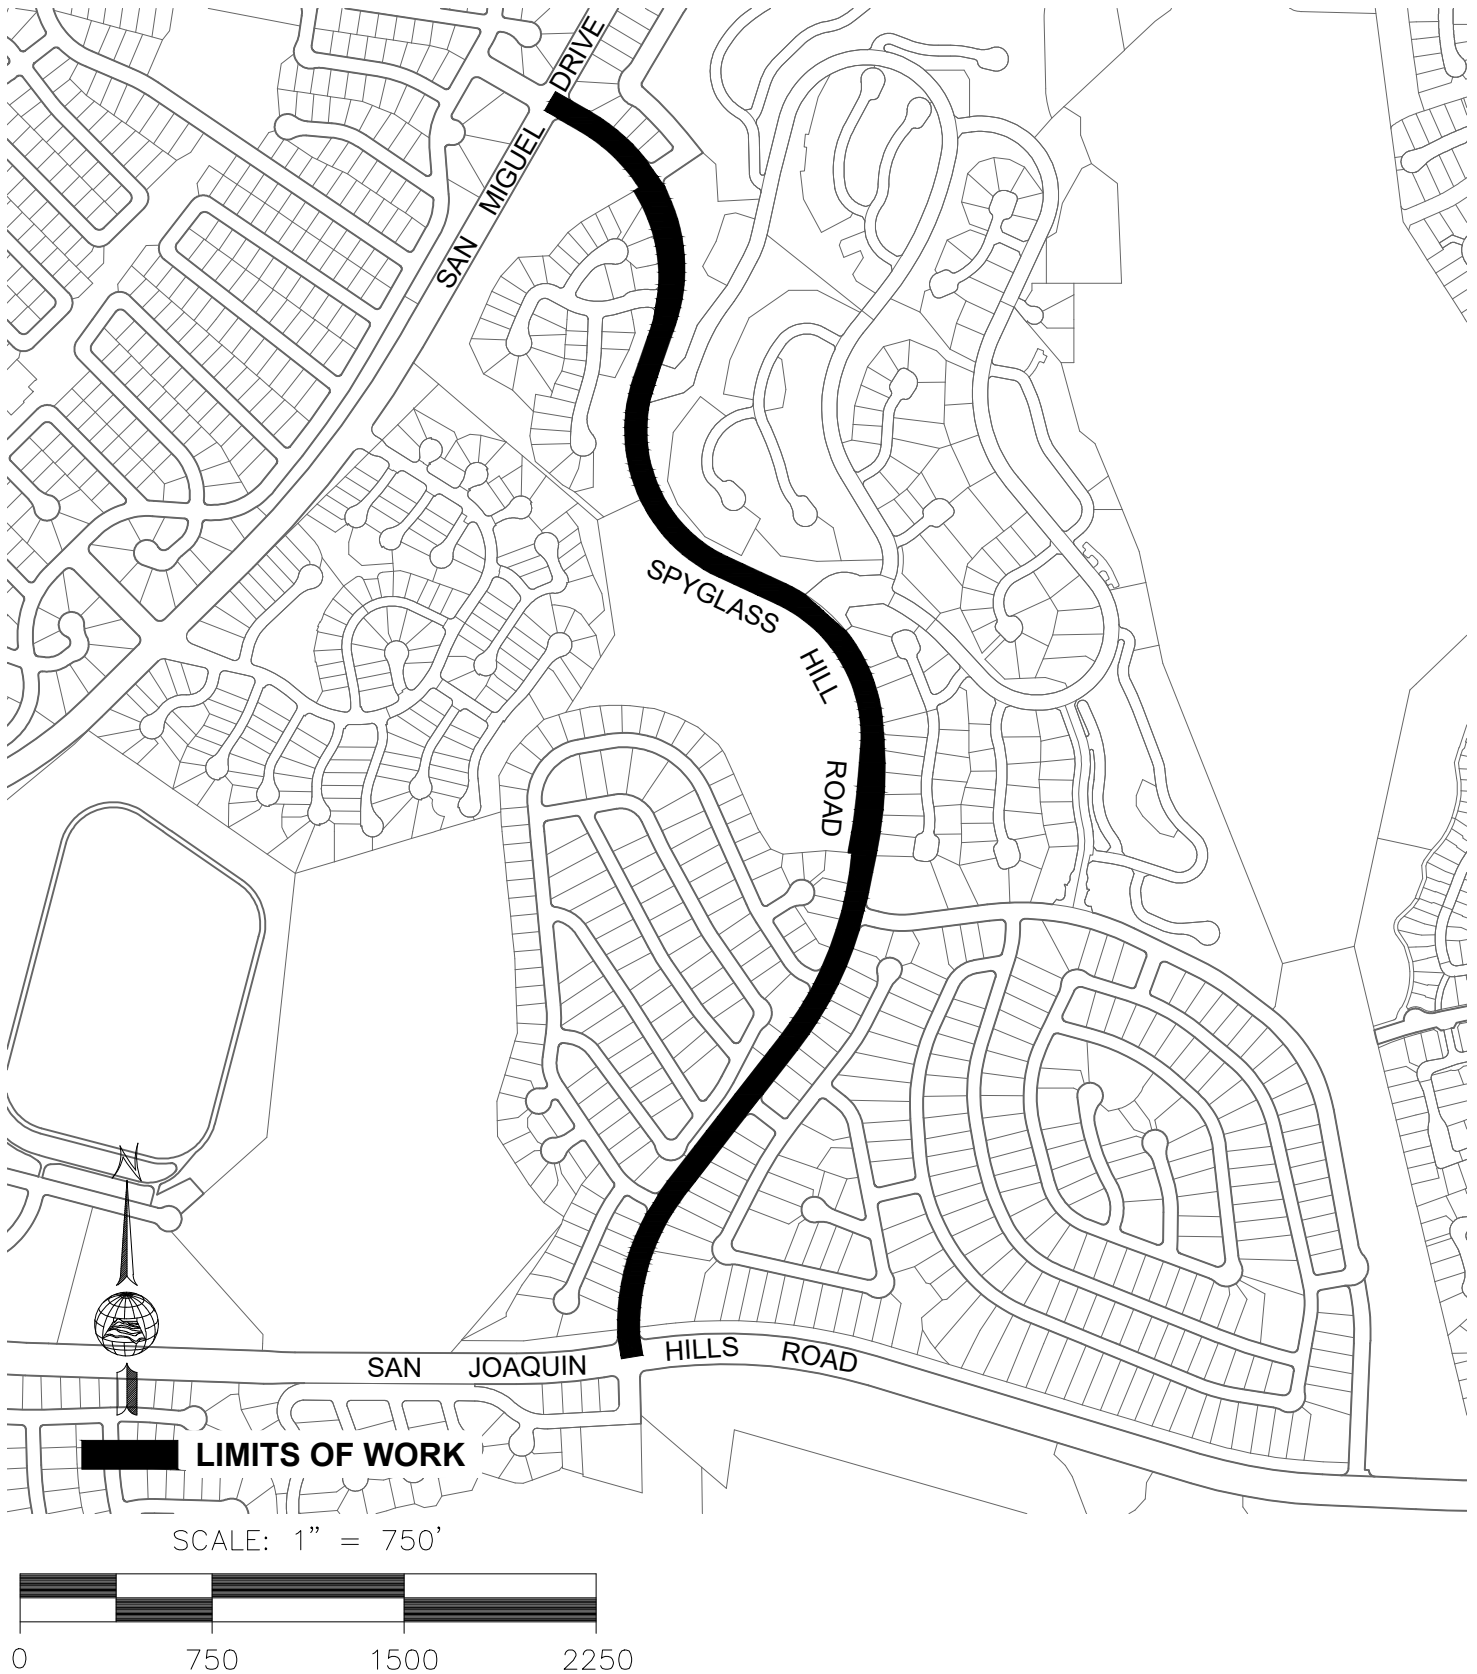

VON KARMAN AVE FROM CAMPUS DR TO
 MACARTHUR BLVD
 LOCATION MAP

CITY OF NEWPORT BEACH
 PUBLIC WORKS DEPARTMENT

C-8895-3	23R15	11/12/24
----------	-------	----------

LIMITS OF WORK

SCALE: 1" = 500'

BRISTOL ST NORTH FROM CAMPUS DR TO
JAMBOREE RD
LOCATION MAP

CITY OF NEWPORT BEACH
PUBLIC WORKS DEPARTMENT

C-8895-3	25R11	11/12/24
----------	-------	----------

SPYGLASS HILL RD FROM SAN MIGUEL DR
TO SAN JOAQUIN HILLS RD
LOCATION MAP

CITY OF NEWPORT BEACH PUBLIC WORKS DEPARTMENT		
C-8895-3	25R15	11/12/24