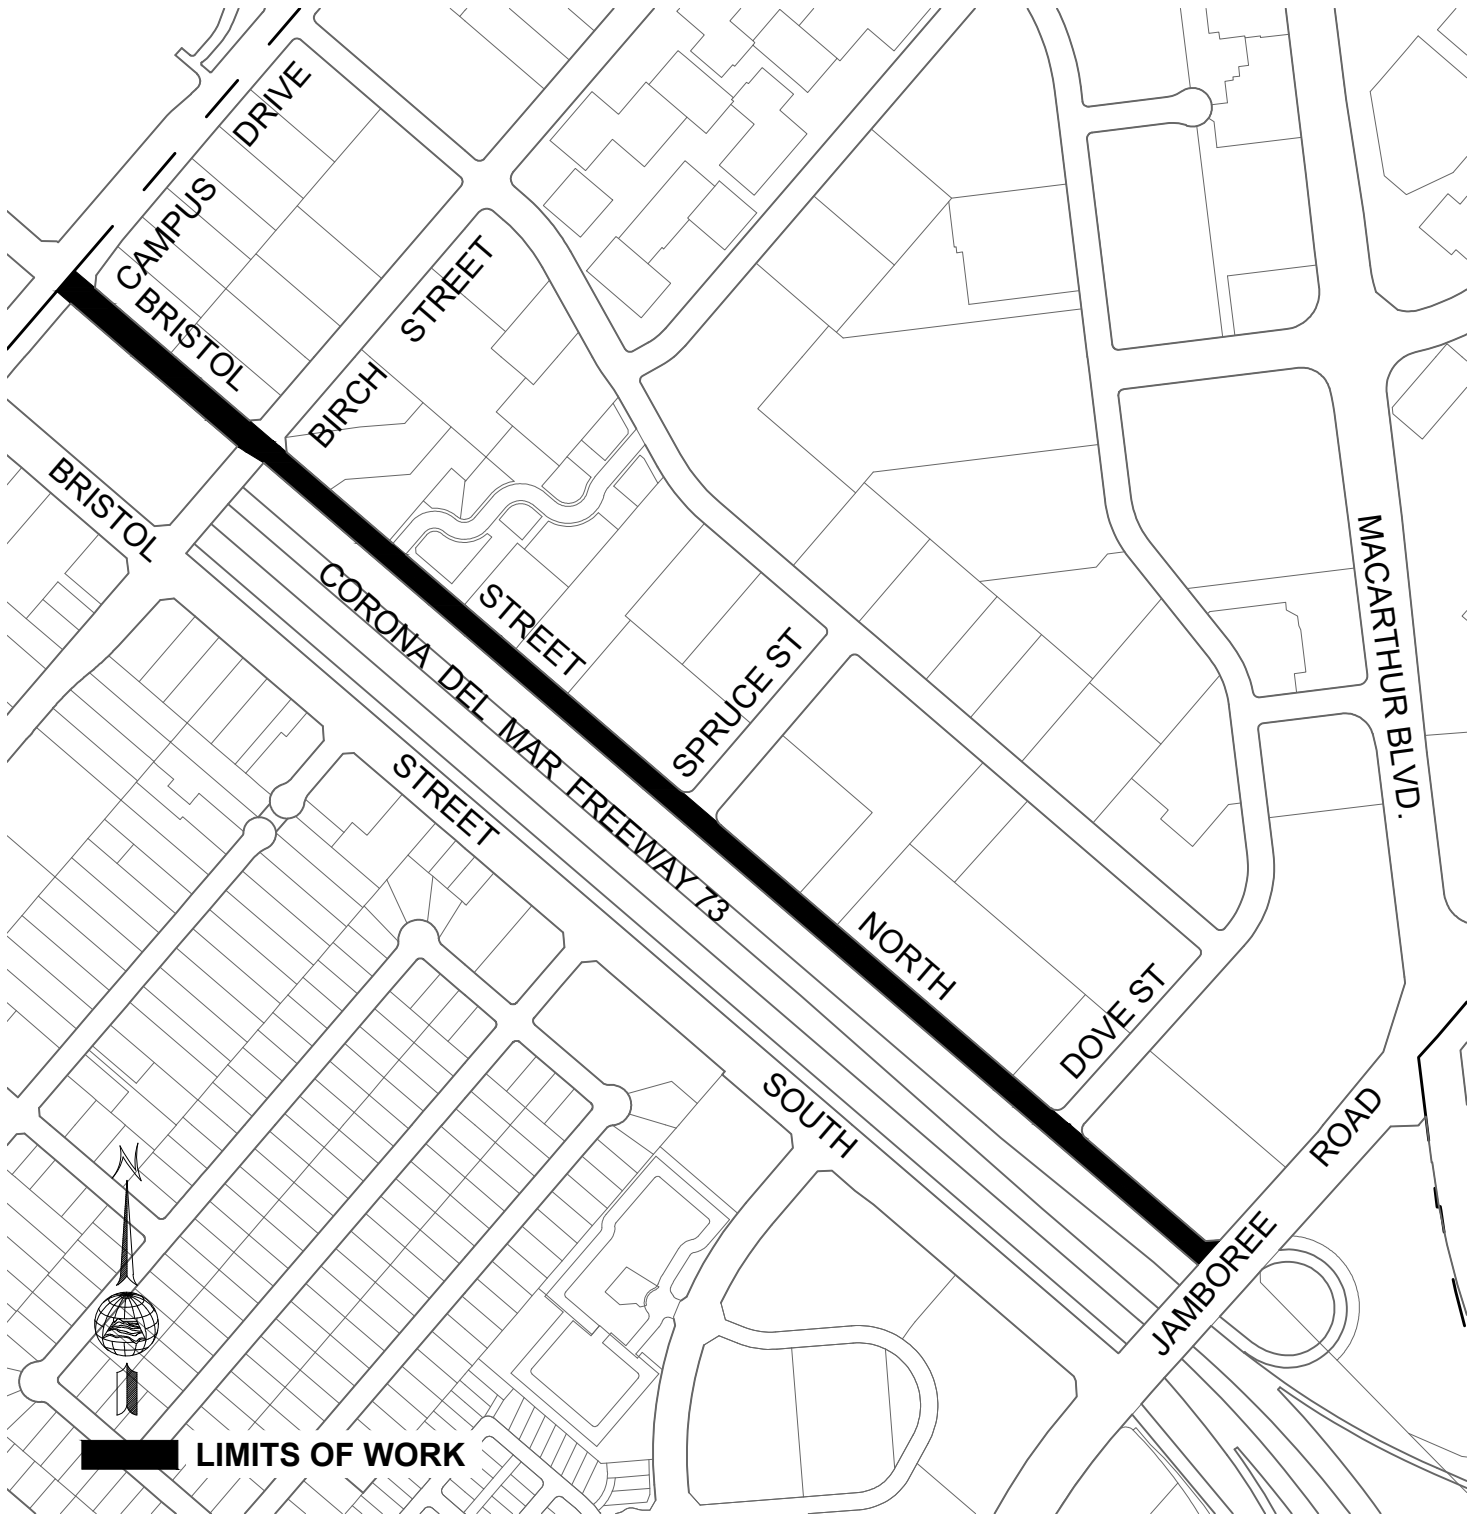

VON KARMAN AVE FROM CAMPUS DR TO
 MACARTHUR BLVD
 LOCATION MAP

CITY OF NEWPORT BEACH
 PUBLIC WORKS DEPARTMENT

C-8895-3	23R15	11/12/24
----------	-------	----------

LIMITS OF WORK

SCALE: 1" = 500'

BRISTOL ST NORTH FROM CAMPUS DR TO
JAMBOREE RD
LOCATION MAP

CITY OF NEWPORT BEACH
PUBLIC WORKS DEPARTMENT

C-8895-3	25R11	11/12/24
----------	-------	----------

SPYGLASS HILL RD FROM SAN MIGUEL DR
TO SAN JOAQUIN HILLS RD
LOCATION MAP

CITY OF NEWPORT BEACH PUBLIC WORKS DEPARTMENT		
C-8895-3	25R15	11/12/24