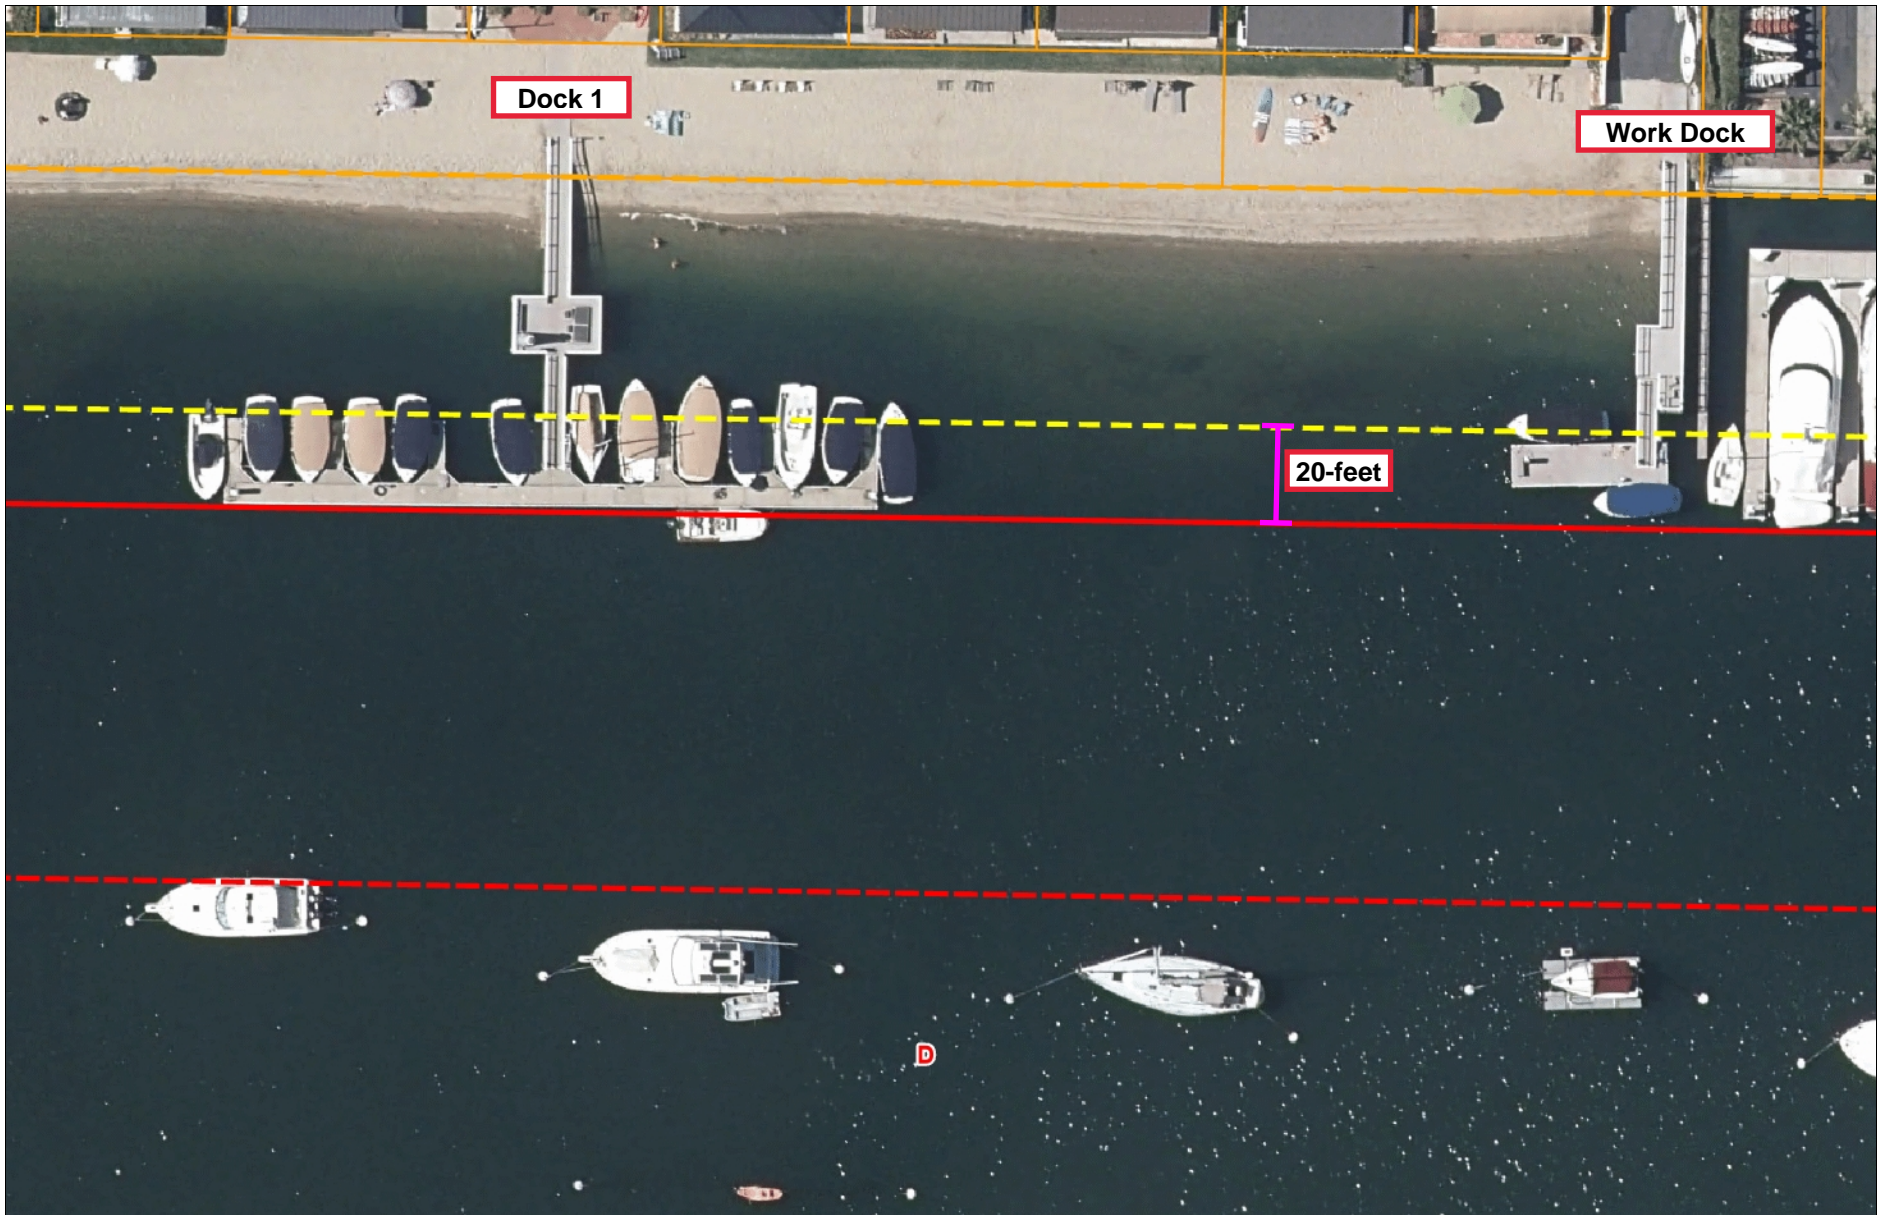

Dock 1

Work Dock

20-feet

D

**NBGiS**  
NEWPORT BEACH

Disclaimer:  
Every reasonable effort has been made to assure the accuracy of the data provided, however, The City of Newport Beach and its employees and agents disclaim any and all responsibility from or relating to any results obtained in its use.