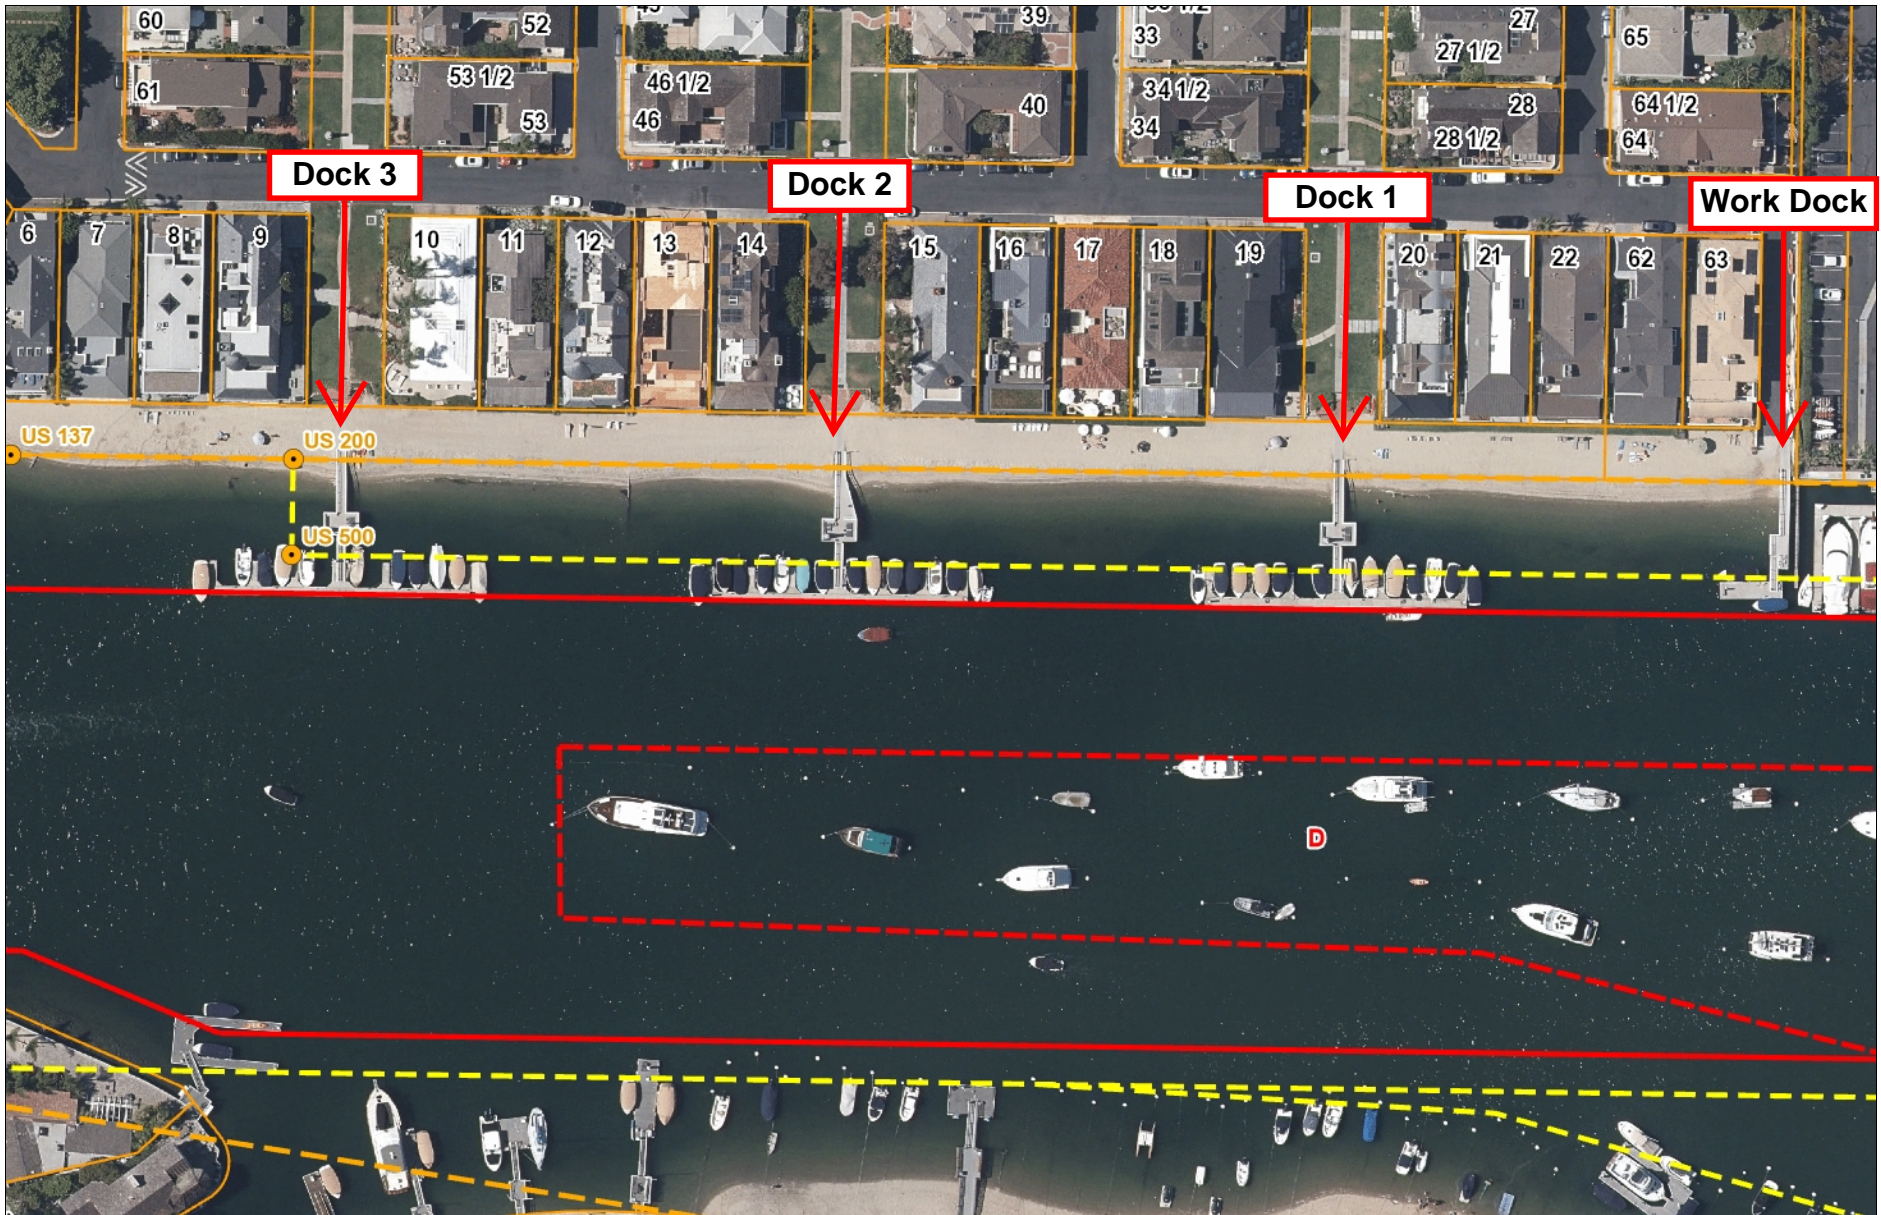

NBGiS
NEWPORT BEACH

Disclaimer:
Every reasonable effort has been made to assure the accuracy of the data provided, however, The City of Newport Beach and its employees and agents disclaim any and all responsibility from or relating to any results obtained in its use.