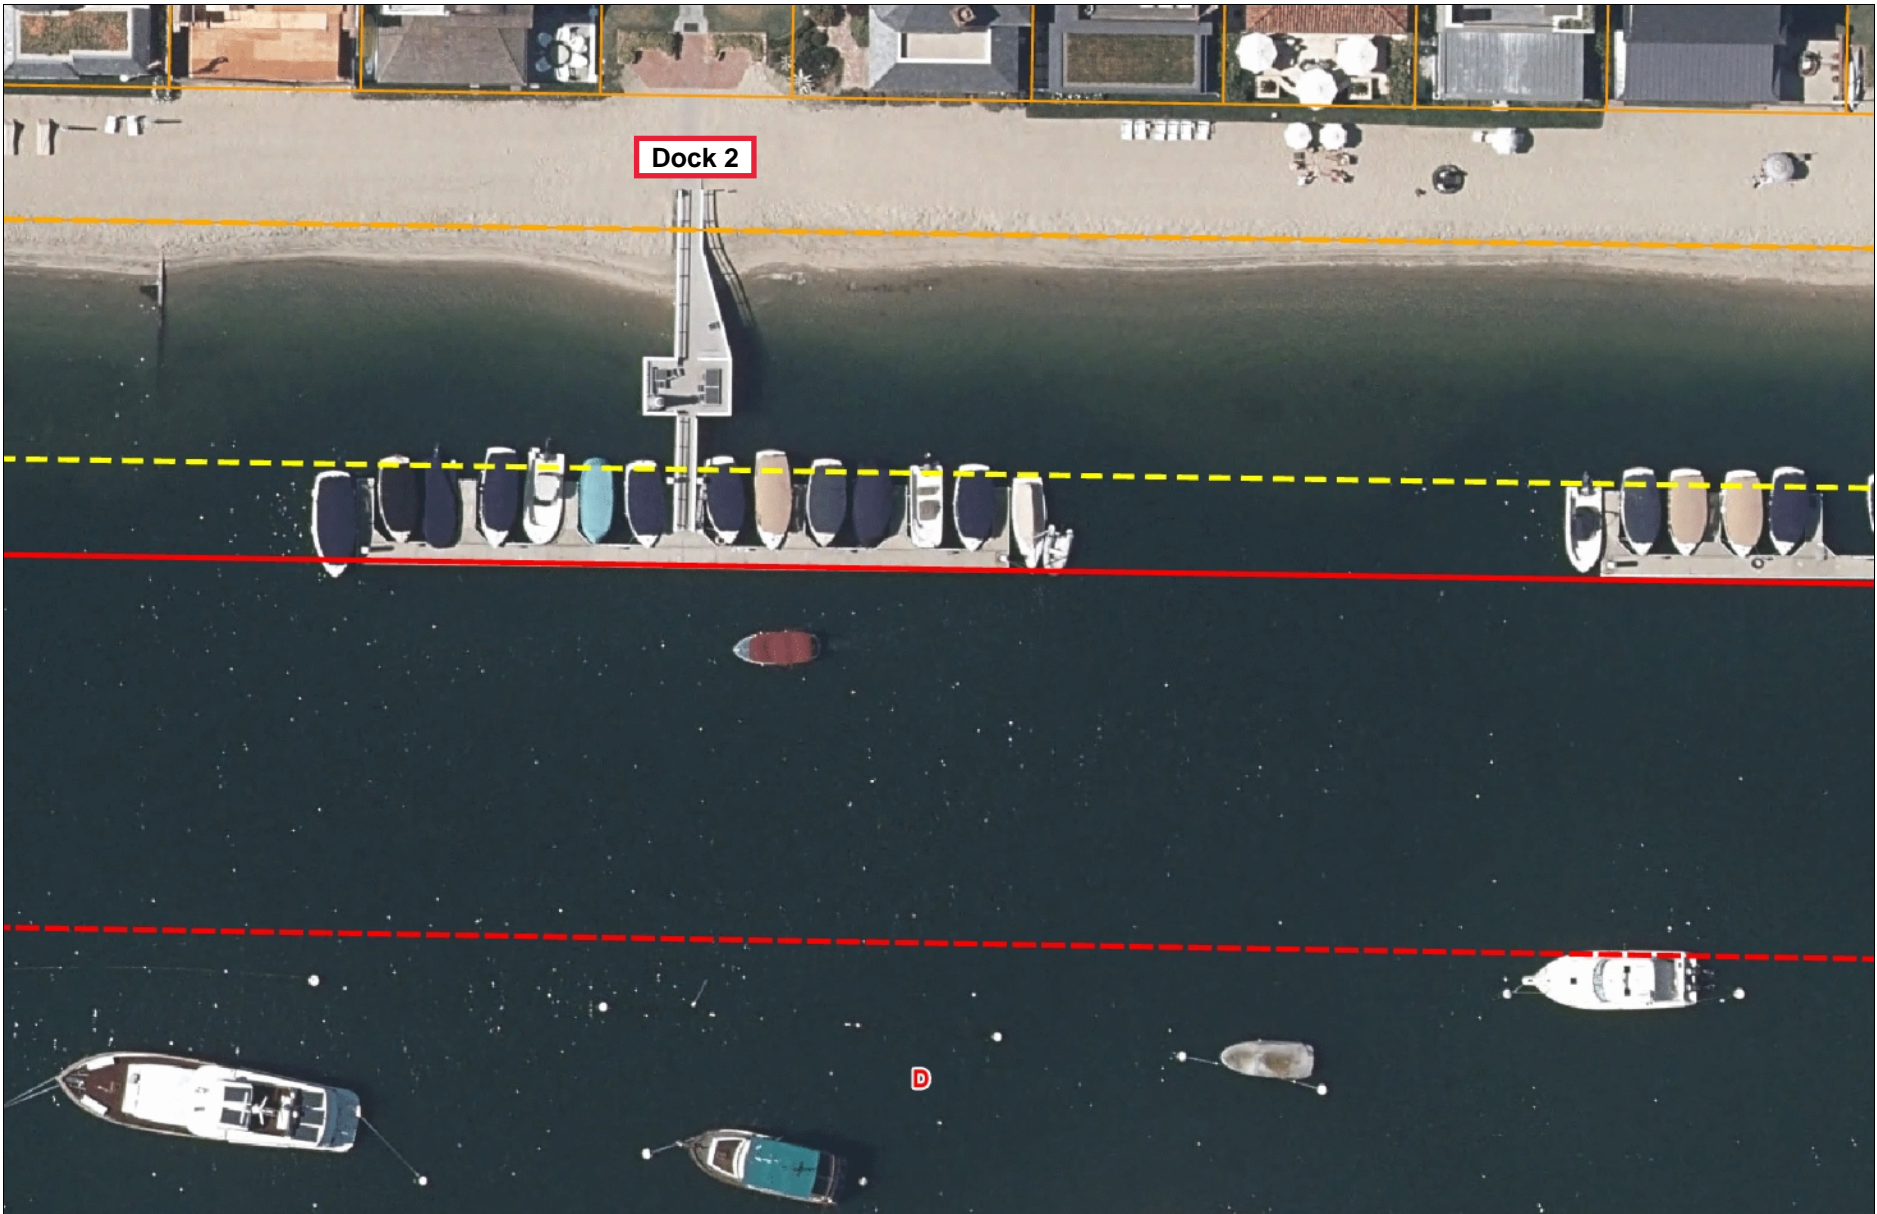

Dock 1

Work Dock

20-feet

D

**NBGiS**  
NEWPORT BEACH

Disclaimer:  
Every reasonable effort has been made to assure the accuracy of the data provided, however, The City of Newport Beach and its employees and agents disclaim any and all responsibility from or relating to any results obtained in its use.