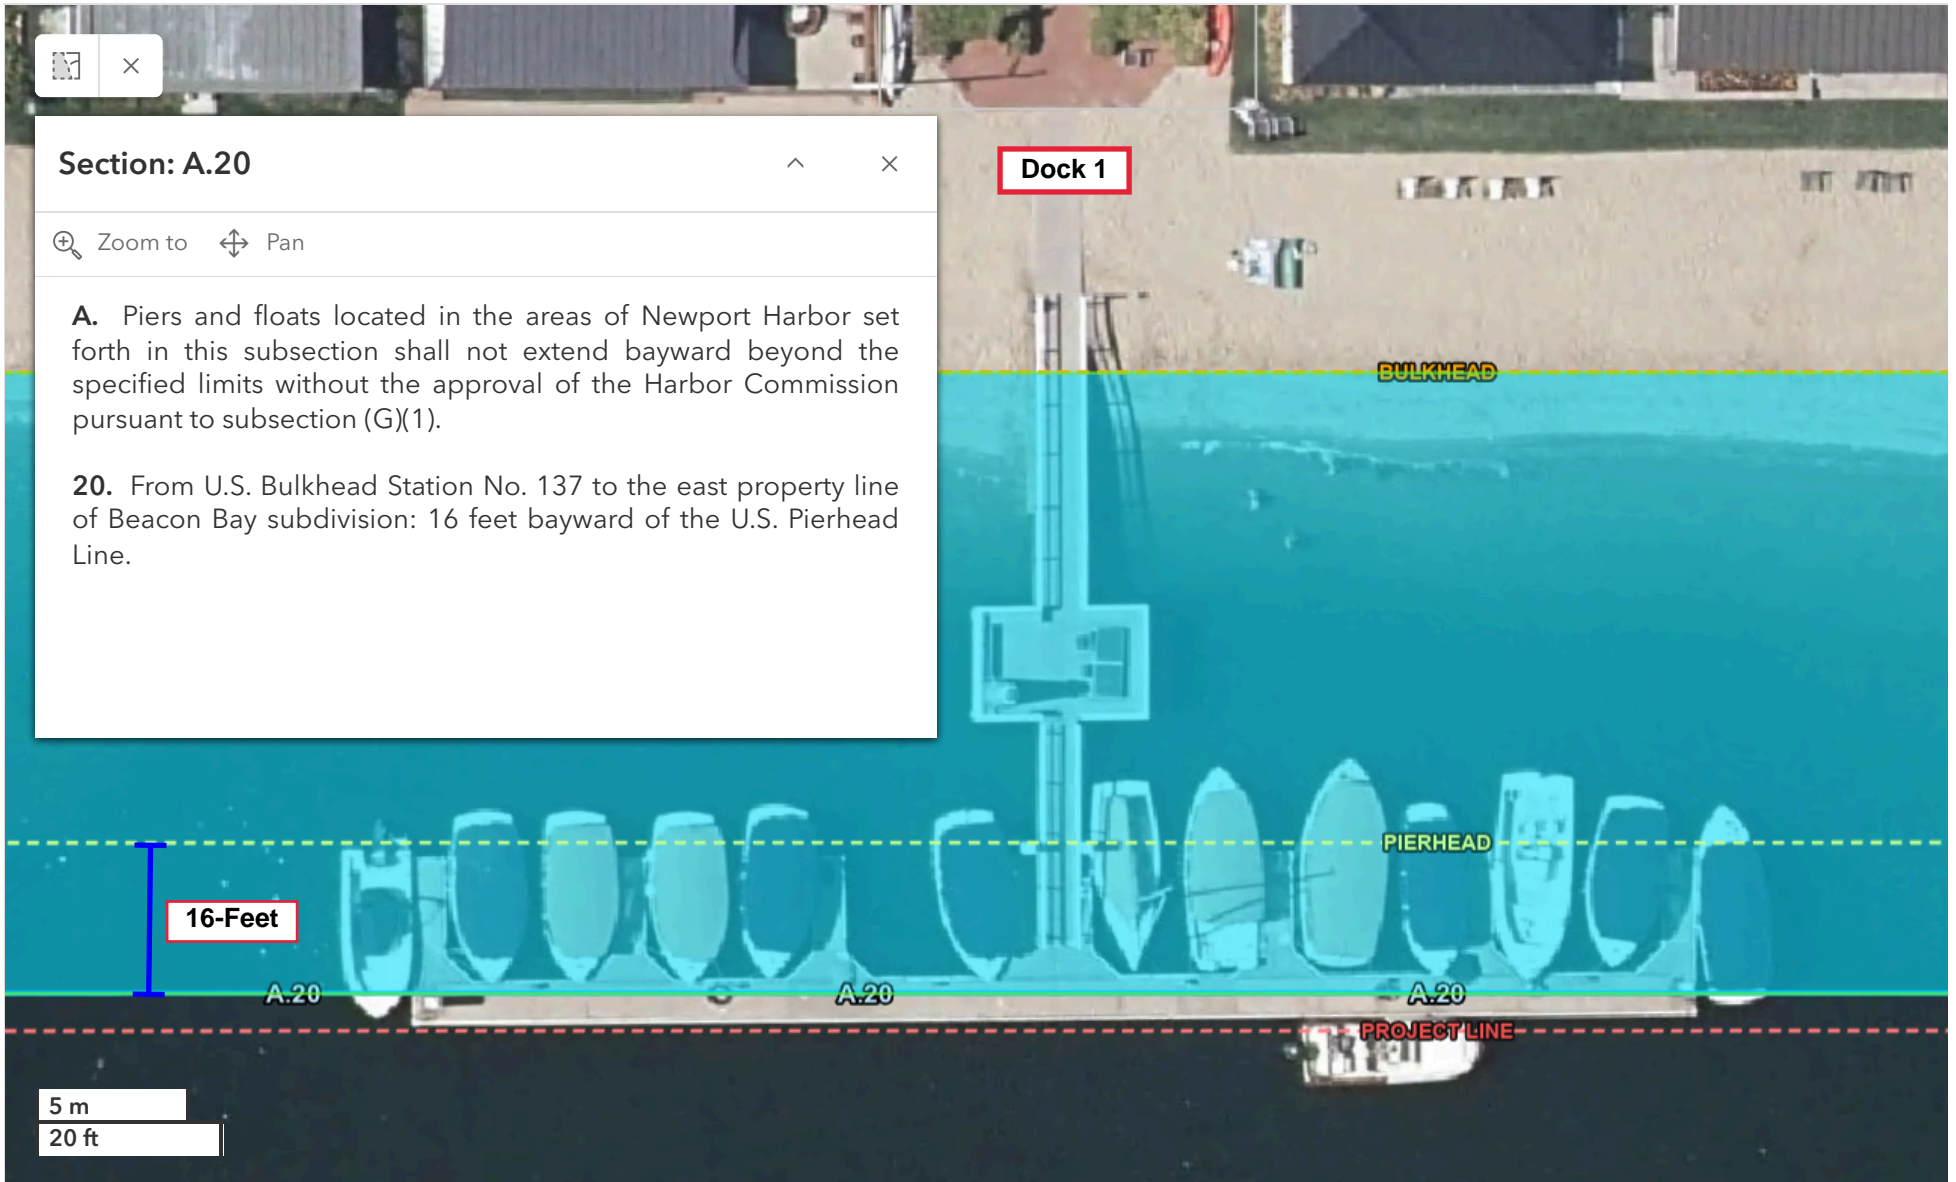

Newport Harbor

Bayward Location of Piers and Floats and Balboa Island Noncommercial Piers

Map

Municipal Code

Newport Harbor

Bayward Location of Piers and Floats and Balboa Island Noncommercial Piers

Map Municipal Code

Newport Harbor

Bayward Location of Piers and Floats and Balboa Island Noncommercial Piers

Map Municipal Code

Newport Harbor

Bayward Location of Piers and Floats and Balboa Island Noncommercial Piers

5 m
20 ft

Map Municipal Code