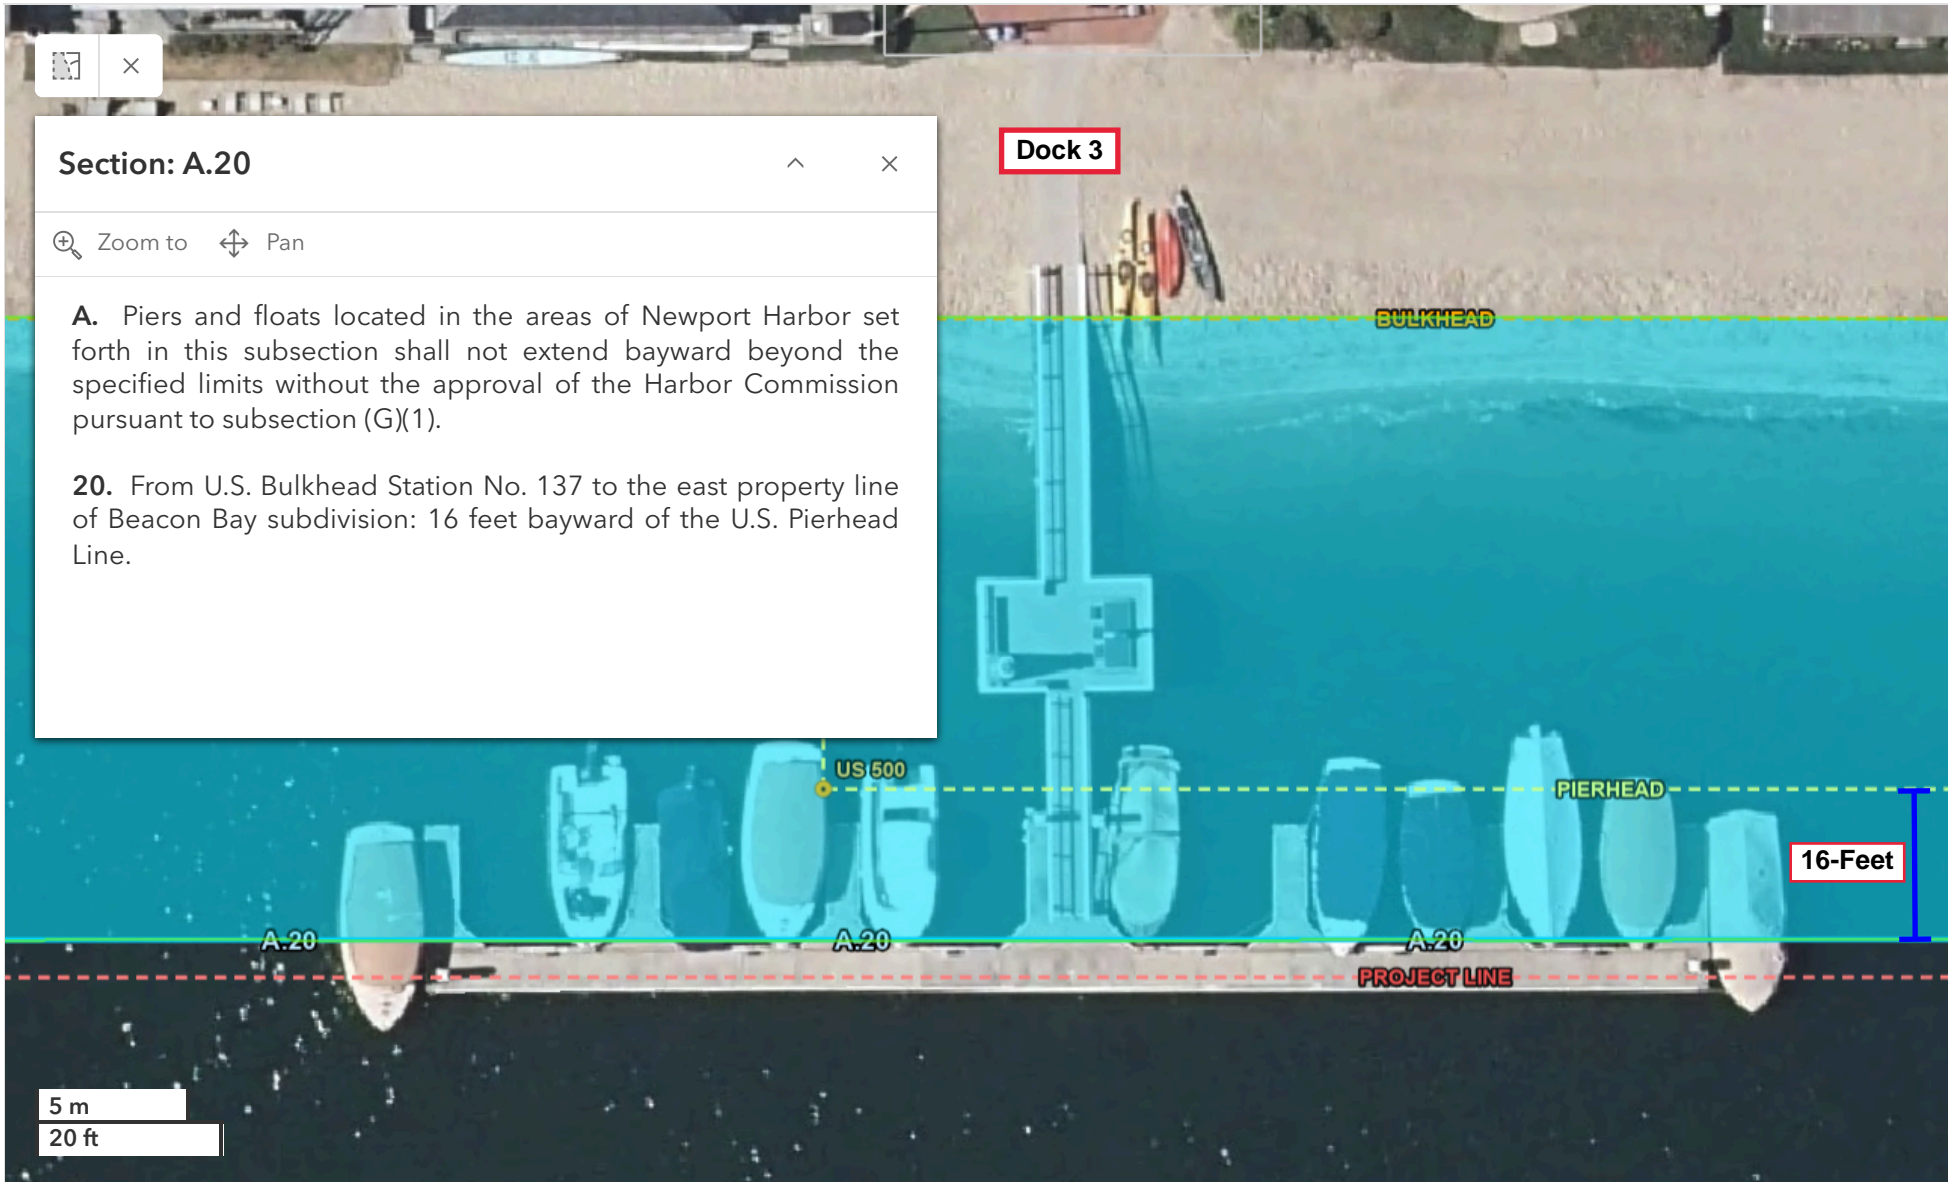

Newport Harbor

Bayward Location of Piers and Floats and Balboa Island Noncommercial Piers

Map

Municipal Code

Newport Harbor

Bayward Location of Piers and Floats and Balboa Island Noncommercial Piers

Map Municipal Code

Newport Harbor

Bayward Location of Piers and Floats and Balboa Island Noncommercial Piers

Map Municipal Code

Newport Harbor

Bayward Location of Piers and Floats and Balboa Island Noncommercial Piers

5 m
20 ft