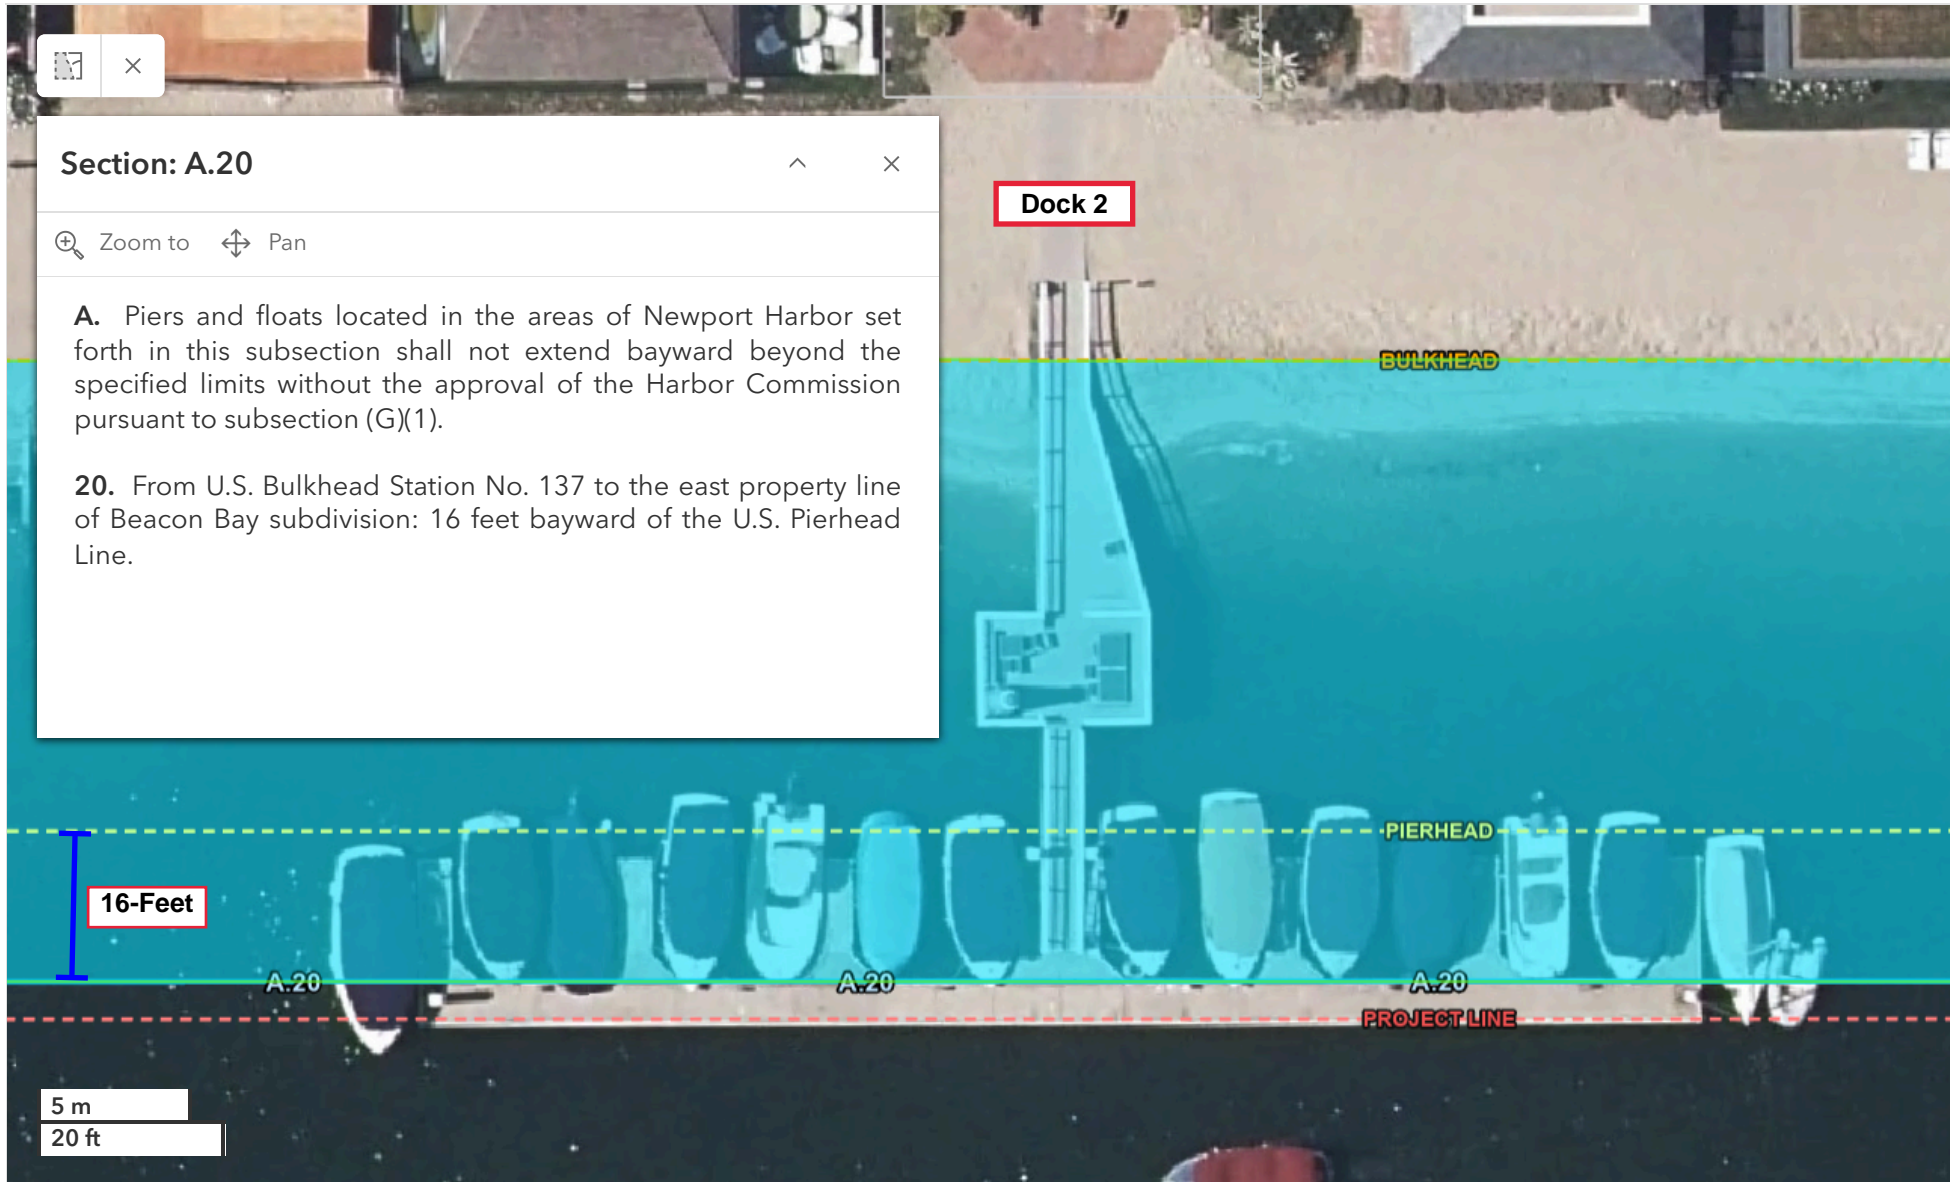

Newport Harbor

Bayward Location of Piers and Floats and Balboa Island Noncommercial Piers

Map

Municipal Code

Newport Harbor

Bayward Location of Piers and Floats and Balboa Island Noncommercial Piers

Map Municipal Code

Newport Harbor

Bayward Location of Piers and Floats and Balboa Island Noncommercial Piers

Map Municipal Code

Newport Harbor

Bayward Location of Piers and Floats and Balboa Island Noncommercial Piers

5 m
20 ft