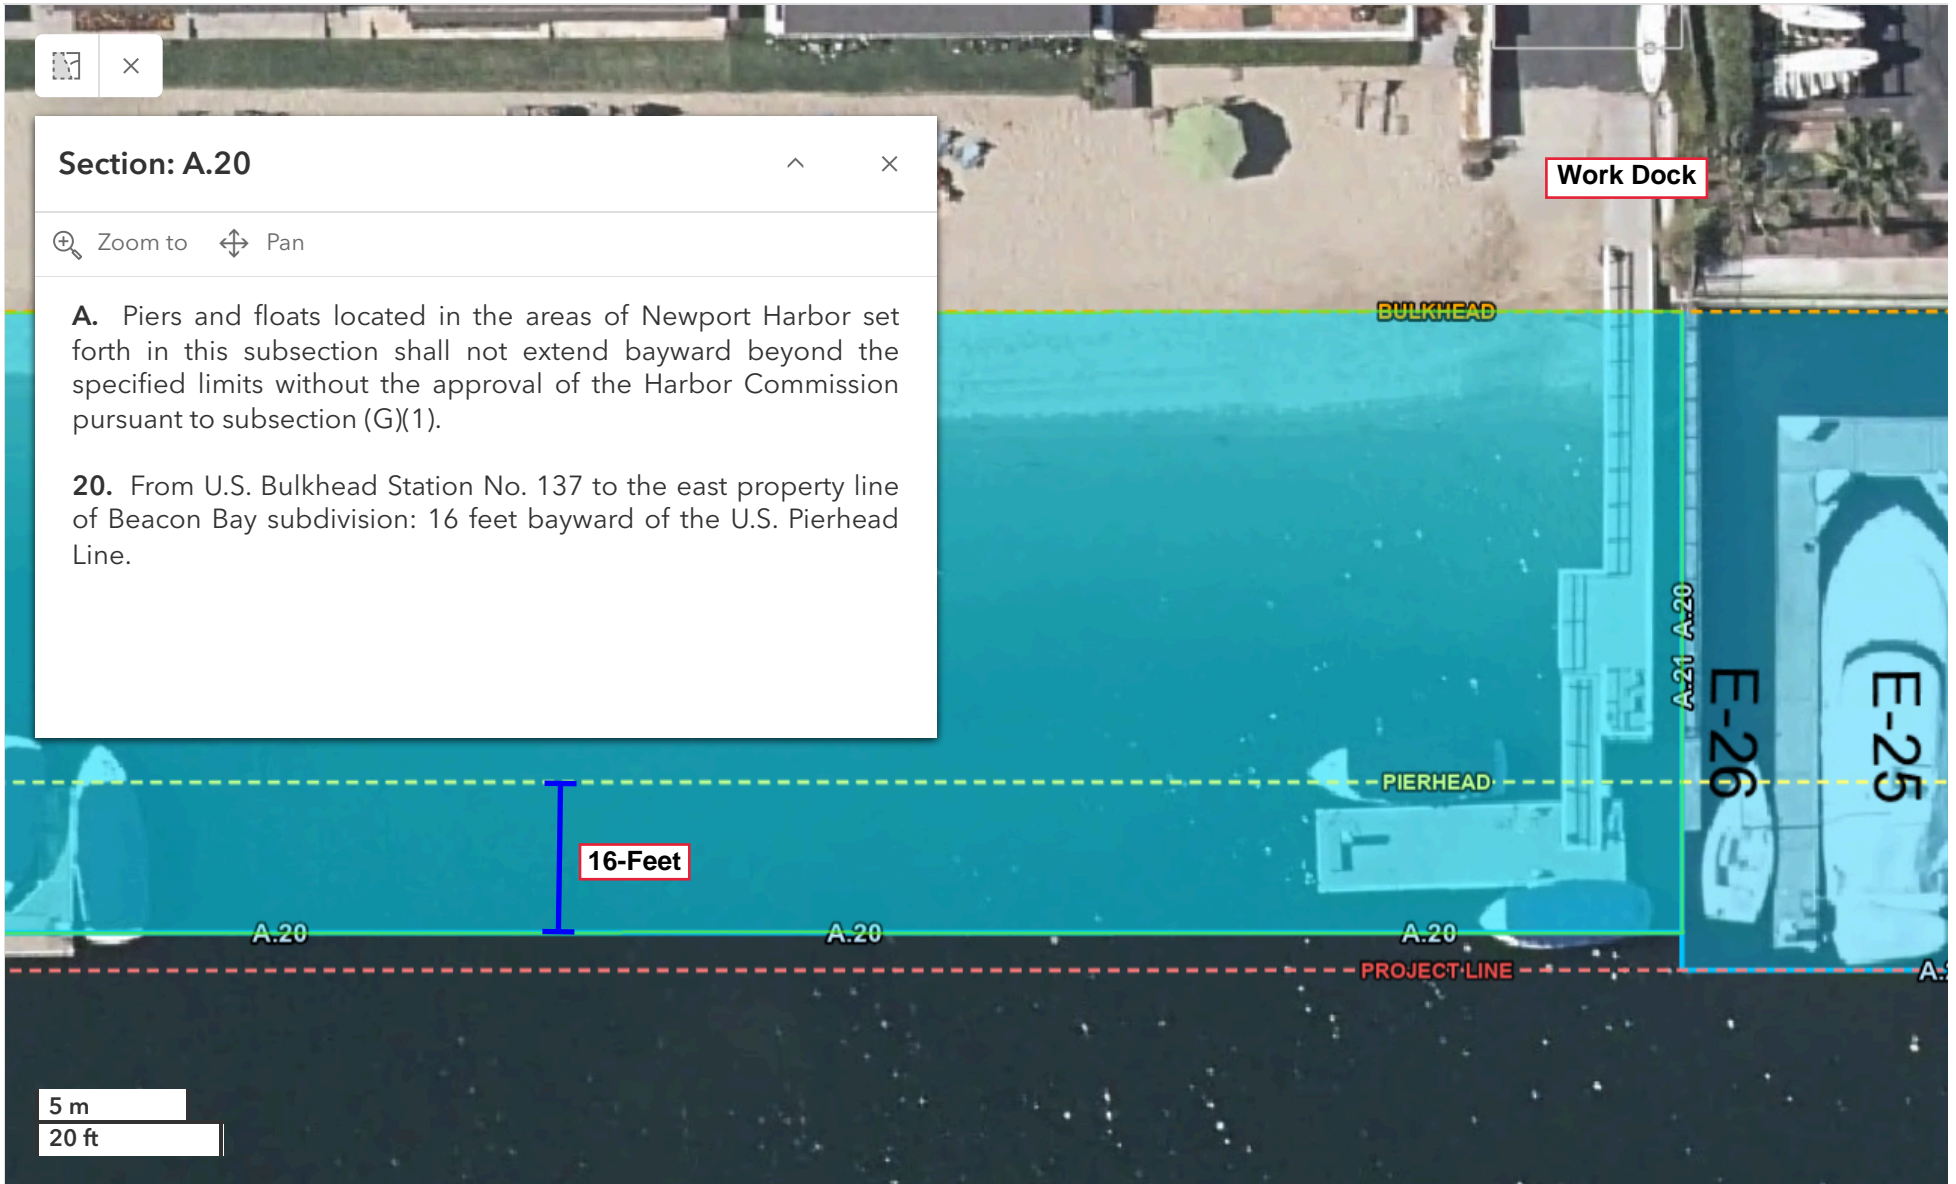

Newport Harbor

Bayward Location of Piers and Floats and Balboa Island Noncommercial Piers

Map

Municipal Code

Newport Harbor

Bayward Location of Piers and Floats and Balboa Island Noncommercial Piers

Map Municipal Code

Newport Harbor

Bayward Location of Piers and Floats and Balboa Island Noncommercial Piers

Map Municipal Code

Newport Harbor

Bayward Location of Piers and Floats and Balboa Island Noncommercial Piers

5 m
20 ft

Map Municipal Code