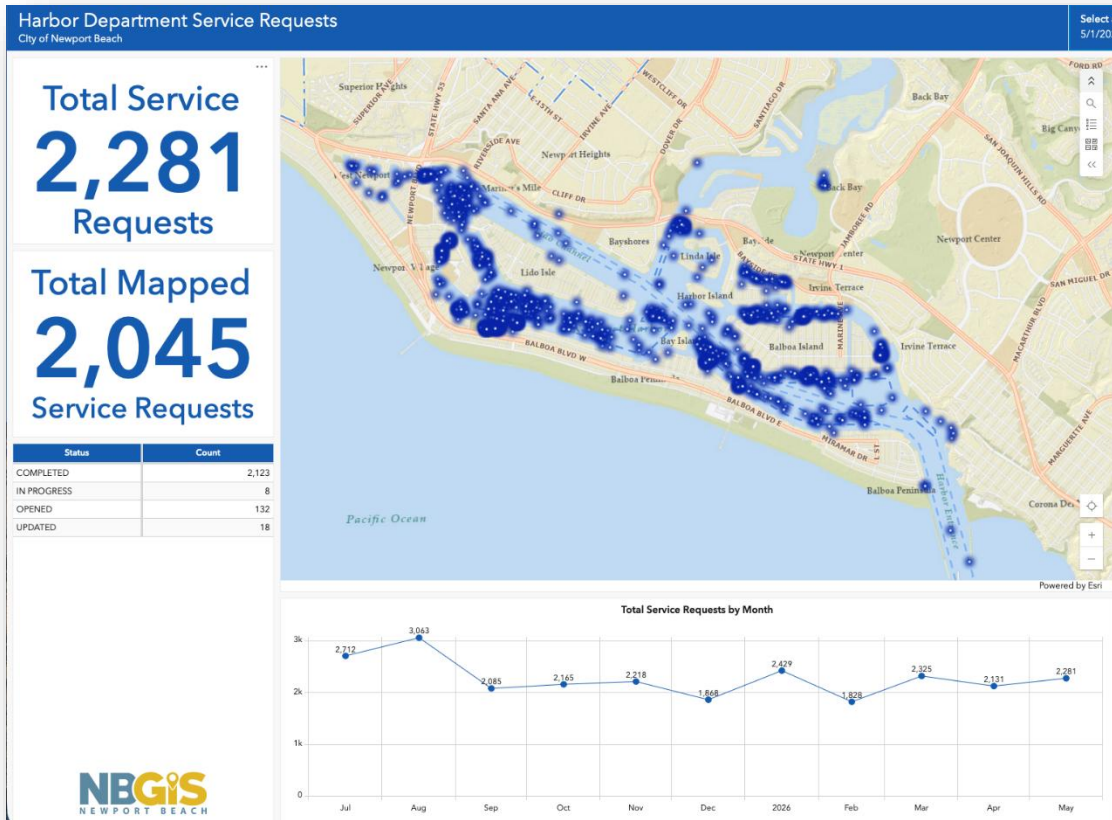

# HARBOR DEPARTMENT STATISTICS INFOGRAPHIC

## Heatmap of Harbor Service Requests – For the Month

## Harbor Adjacent Public Amenity Map Usage

**Permit Activity in 2026**

**Permit Activity in 2025**

# Anchorage Usage for the Month

◀ ▶ today		May, 2026					Week	Month
Sun	Mon	Tue	Wed	Thu	Fri	Sat		
26	27	28	29	30	1 May	2		
Meta IV 4/26/2026 - W			GOOD COMPANY - E		CIAO BELLA 5/2/2026 - W			
		Reel E Blessed - W		Tolfea 4/30/2026 - W				
3	4	5	6	7	8	9		
CIAO BELLA 5/2/2026 - W			BUENA VIDA 5/8/2026 - W					
	2.0 Impulsive 5/4/2026 - W							
10	11	12	13	14	15	16		
BUENA VIDA 5/8/2026 - W		SOLSTICE II 5/15/2026 - W						
17	18	19	20	21	22	23		
	Bella Vida 5/18/2026 - W				KELANI 5/22/2026 - W			
					CHEMISTRY 5/22/2026 - W			
					SUNFLOWER LEE 5/22/2026 - W			
					REX PARVUM 5/22/2026 - W			
					Bear Flag 5/22/2026 - W			
					<a href="#">more...</a>			
24	25	26	27	28	29	30		
KELANI 5/22/2026 - W					Reel Deal 5/30/2026 - W			
CHEMISTRY 5/22/2026 - W								
SUNFLOWER LEE 5/22/2026 - W								
REX PARVUM 5/22/2026 - W								
Bear Flag 5/22/2026 - W								
<a href="#">more...</a>			<a href="#">more...</a>	<a href="#">more...</a>	<a href="#">more...</a>			
31	1 Jun	2	3	4	5	6		