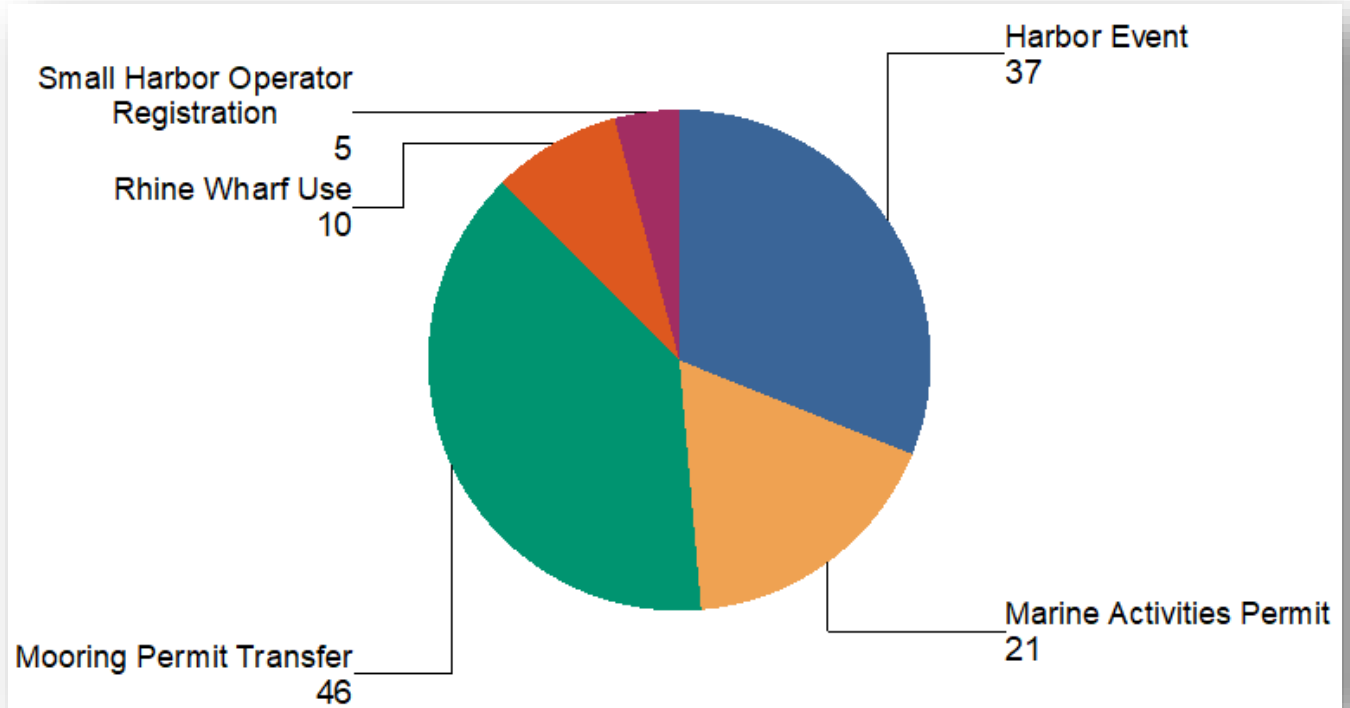

# HARBOR DEPARTMENT STATISTICS INFOGRAPHIC

## Heatmap of Harbor Service Requests – For the Month

## Harbor Adjacent Public Amenity Map Usage

**Permit Activity in 2026**

**Permit Activity in 2025**

# Anchorage Usage for the Month

◀ ▶ today		May, 2026					Week	Month
Sun	Mon	Tue	Wed	Thu	Fri	Sat		
26	27	28	29	30	1 May	2		
Meta IV 4/26/2026 - W			GOOD COMPANY - E		CIAO BELLA 5/2/2026 - W			
		Reel E Blessed - W		Tolfea 4/30/2026 - W				
3	4	5	6	7	8	9		
CIAO BELLA 5/2/2026 - W			BUENA VIDA 5/8/2026 - W					
	2.0 Impulsive 5/4/2026 - W							
10	11	12	13	14	15	16		
BUENA VIDA 5/8/2026 - W		SOLSTICE II 5/15/2026 - W						
17	18	19	20	21	22	23		
	Bella Vida 5/18/2026 - W				KELANI 5/22/2026 - W			
					CHEMISTRY 5/22/2026 - W			
					SUNFLOWER LEE 5/22/2026 - W			
					REX PARVUM 5/22/2026 - W			
					Bear Flag 5/22/2026 - W			
					<a href="#">more...</a>			
24	25	26	27	28	29	30		
KELANI 5/22/2026 - W					Reel Deal 5/30/2026 - W			
CHEMISTRY 5/22/2026 - W								
SUNFLOWER LEE 5/22/2026 - W								
REX PARVUM 5/22/2026 - W								
Bear Flag 5/22/2026 - W								
<a href="#">more...</a>			<a href="#">more...</a>	<a href="#">more...</a>	<a href="#">more...</a>			
31	1 Jun	2	3	4	5	6		