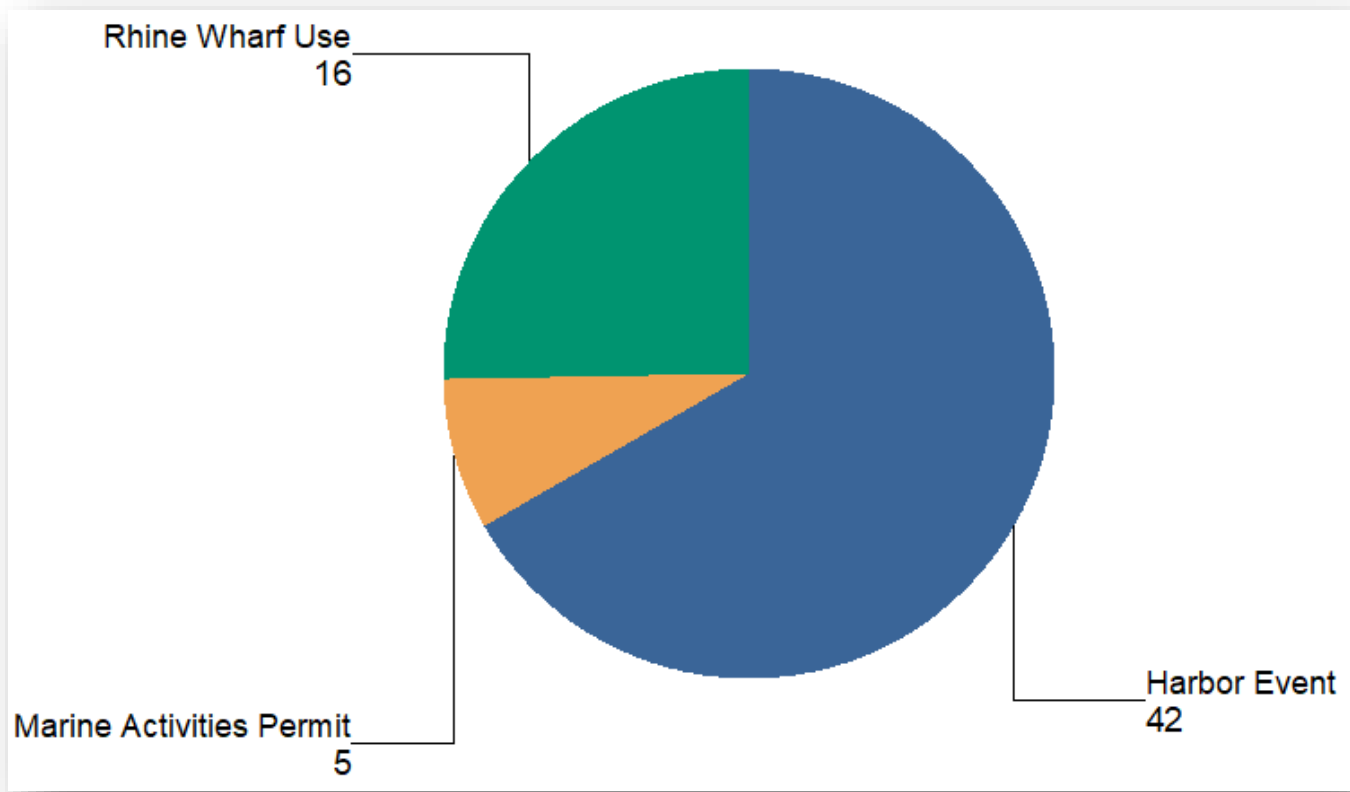

## Heatmap of Harbor Service Requests – For the Month

## Harbor Adjacent Public Amenity Map Usage

**Permit Activity in 2026**

**Permit Activity in 2025**

# Anchorage Usage for the Month

◀ ▶ today		May, 2026					Week	Month
Sun	Mon	Tue	Wed	Thu	Fri	Sat		
26	27	28	29	30	1 May	2		
Meta IV 4/26/2026 - W			GOOD COMPANY - E		CIAO BELLA 5/2/2026 - W			
		Reel E Blessed - W		Tolfea 4/30/2026 - W				
3	4	5	6	7	8	9		
CIAO BELLA 5/2/2026 - W			BUENA VIDA 5/8/2026 - W					
	2.0 Impulsive 5/4/2026 - W							
10	11	12	13	14	15	16		
BUENA VIDA 5/8/2026 - W		SOLSTICE II 5/15/2026 - W						
17	18	19	20	21	22	23		
	Bella Vida 5/18/2026 - W				KELANI 5/22/2026 - W			
					CHEMISTRY 5/22/2026 - W			
					SUNFLOWER LEE 5/22/2026 - W			
					REX PARVUM 5/22/2026 - W			
					Bear Flag 5/22/2026 - W			
					<a href="#">more...</a>			
24	25	26	27	28	29	30		
KELANI 5/22/2026 - W					Reel Deal 5/30/2026 - W			
CHEMISTRY 5/22/2026 - W								
SUNFLOWER LEE 5/22/2026 - W								
REX PARVUM 5/22/2026 - W								
Bear Flag 5/22/2026 - W								
<a href="#">more...</a>			<a href="#">more...</a>	<a href="#">more...</a>	<a href="#">more...</a>			
31	1 Jun	2	3	4	5	6		